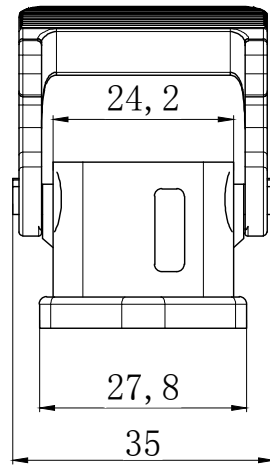

REVISION RECORD				
REV	ECN	DESCRIPTION	DRFT	DATE

DETACHED LISTS	PART NO:		 浙江昊科电气有限公司 ZHEJIANG HAOKE ELECTRICAL CO., LTD		
	APPD:		NAME: H3A. P-BK-1L		
	CHKD:				
	DRFT: 2017/08/27		TITLE: ASSEMBLY DRAWING	REV	HK-1
	 THIRD ANGLE PROJECTION		DRAWING NO: H3A. P-BK-1L	SHEET	1/1
			DO NOT SCALE DRAWING	SCALE	1:1