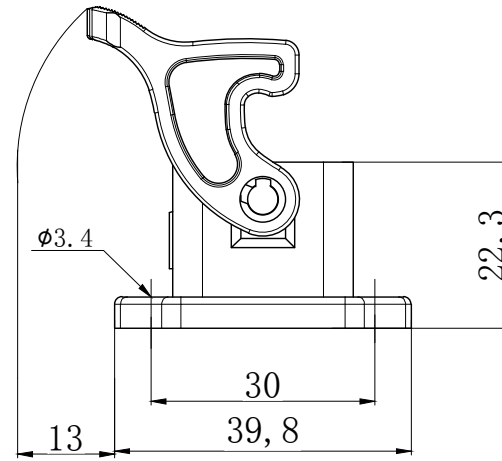

REVISION RECORD				
REV	ECN	DESCRIPTION	DRFT	DATE

DETACHED LISTS	PART NO:		 浙江昊科电气有限公司 ZHEJIANG HAOKE ELECTRICAL CO., LTD		
	APPD:		NAME: H3A. P-BK-1L		
	CHKD:				
	DRFT: 2017/08/27		TITLE: ASSEMBLY DRAWING	REV	HK-1
	 THIRD ANGLE PROJECTION		DRAWING NO: H3A. P-BK-1L	SHEET	1/1
			DO NOT SCALE DRAWING	SCALE	1:1