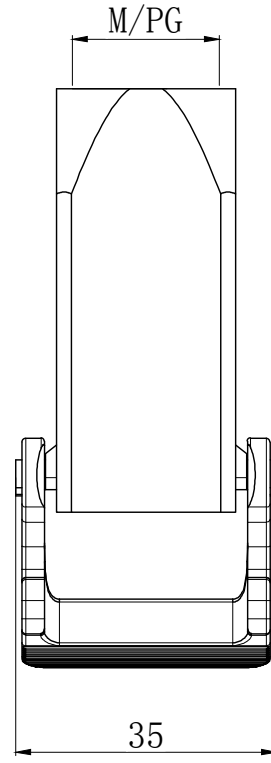

8 7 6 5 4 3 2 1

REVISION RECORD				
REV	ECN	DESCRIPTION	DRFT	DATE

DETACHED LISTS	PART NO:		 浙江昊科电气有限公司 ZHEJIANG HAOKE ELECTRICAL CO., LTD		
	APPD:		NAME: H3A. P-CCT-1L-M20-PG11		
	CHKD:				
	DRFT: 2017/08/27		TITLE: ASSEMBLY DRAWING	REV	HK-1
	 THIRD ANGLE PROJECTION		DRAWING NO: H3A. P-CCT-1L-M20-PG11	SHEET	1/1
			DO NOT SCALE DRAWING	SCALE	1:1

8 7 6 5 4 3 2 1