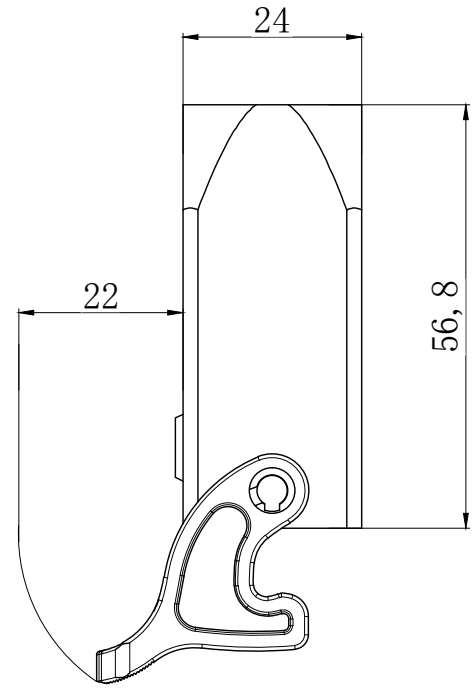

8 7 6 5 4 3 2 1

REVISION RECORD				
REV	ECN	DESCRIPTION	DRFT	DATE

DETACHED LISTS	PART NO:		 浙江昊科电气有限公司 ZHEJIANG HAOKE ELECTRICAL CO., LTD		
	APPD:		NAME: H3A. P-CCT-1L-M20-PG11		
	CHKD:				
	DRFT: 2017/08/27		TITLE: ASSEMBLY DRAWING	REV	HK-1
	 THIRD ANGLE PROJECTION		DRAWING NO: H3A. P-CCT-1L-M20-PG11	SHEET	1/1
			DO NOT SCALE DRAWING	SCALE	1:1

8 7 6 5 4 3 2 1