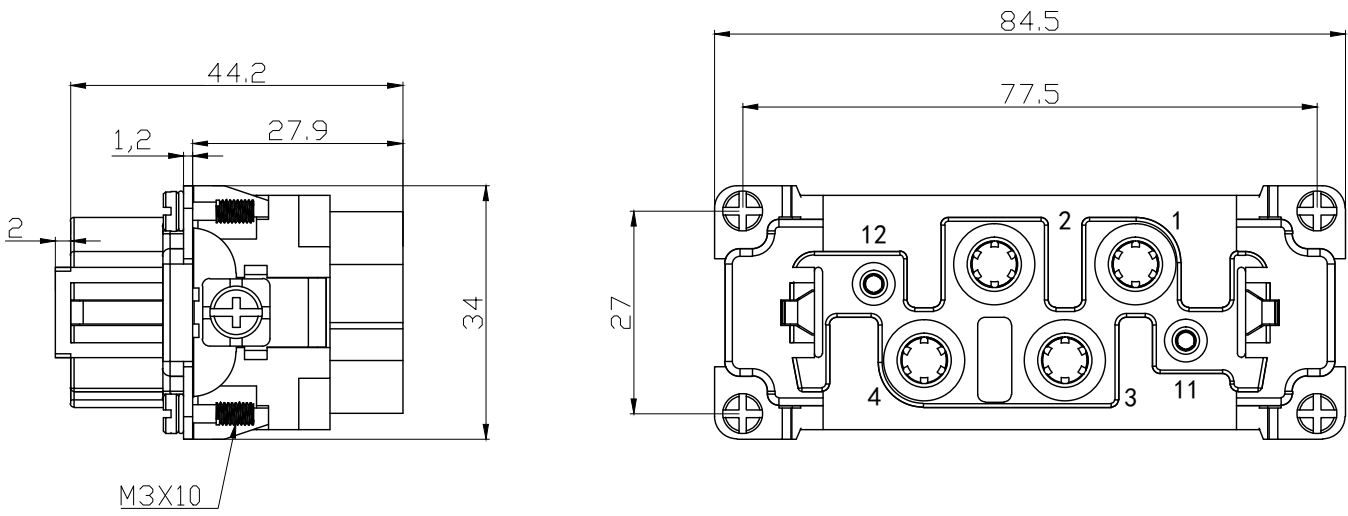

REVISION RECORD				
REV	ECN	DESCRIPTION	DRFT	DATE

DETACHED LISTS	PART NO:	浙江昊科电气有限公司 ZHEJIANG HAOKE ELECTRICAL CO.,LTD			
	APPD:	NAME: HK-004/0-F			
	CHKD:	TITLE: ASSEMBLY DRAWING		REV	HK-1
	DRFT: QWF	DRAWING NO: HK-004/0-F		SHEET	1/1
	 THIRD ANGLE PROJECTION	 MM (INCH)	DO NOT SCALE DRAWING	SCALE	1:1