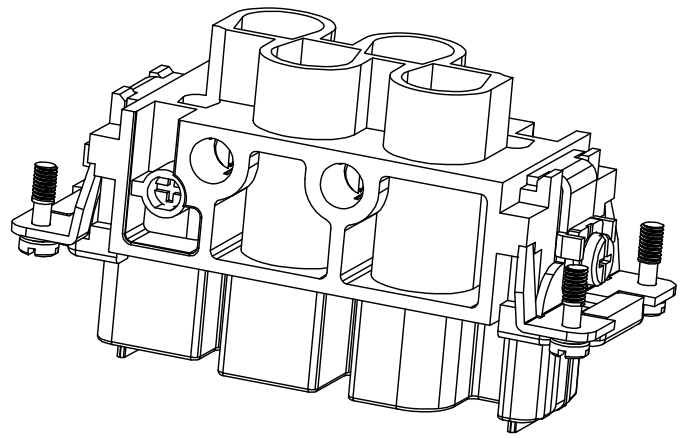

REVISION RECORD				
REV	ECN	DESCRIPTION	DRFT	DATE

DETACHED LISTS	PART NO:	浙江昊科电气有限公司 ZHEJIANG HAOKE ELECTRICAL CO.,LTD			
	APPD:	NAME: HK-004/0-F			
	CHKD:	TITLE: ASSEMBLY DRAWING		REV	HK-1
	DRFT: QWF	DRAWING NO: HK-004/0-F		SHEET	1/1
	 THIRD ANGLE PROJECTION	 MM (INCH)	DO NOT SCALE DRAWING	SCALE	1:1