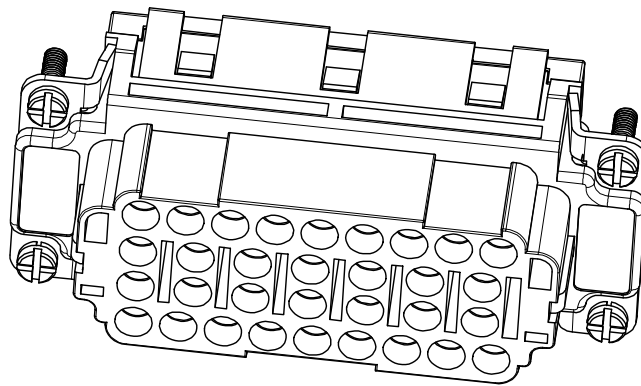

REVISION RECORD				
REV	ECN	DESCRIPTION	DRFT	DATE

DETACHED LISTS	PART NO:	浙江昊科电气有限公司 ZHEJIANG HAOKE ELECTRICAL CO.,LTD			
	APPD:	NAME: HEE-032-FC			
	CHKD:	TITLE: ASSEMBLY DRAWING			
	DRFT: QWF 2017/06/20	REV	HK-1		
	 THIRD ANGLE PROJECTION	DRAWING NO: HEE-032-FC	SHEET	1/1	
	 MM (INCH)	DO NOT SCALE DRAWING	SCALE	1:1	