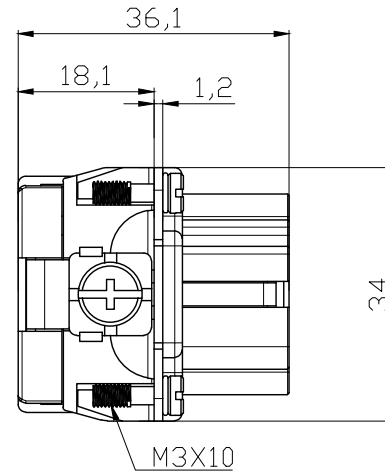

REVISION RECORD				
REV	ECN	DESCRIPTION	DRFT	DATE

DETACHED LISTS	PART NO:	浙江昊科电气有限公司 ZHEJIANG HAOKE ELECTRICAL CO.,LTD			
	APPD:	NAME: HEE-032-FC			
	CHKD:	TITLE: ASSEMBLY DRAWING			
	DRFT: QWF 2017/06/20	REV	HK-1		
	 THIRD ANGLE PROJECTION	DRAWING NO: HEE-032-FC	SHEET	1/1	
	 MM (INCH)	DO NOT SCALE DRAWING	SCALE	1:1	