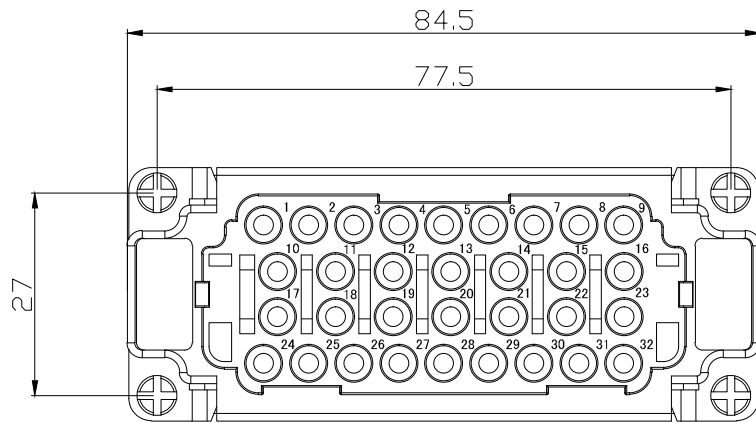

REVISION RECORD				
REV	ECN	DESCRIPTION	DRFT	DATE

DETACHED LISTS	PART NO:	浙江昊科电气有限公司 ZHEJIANG HAOKE ELECTRICAL CO.,LTD			
	APPD:	NAME: HEE-032-FC			
	CHKD:	TITLE: ASSEMBLY DRAWING			
	DRFT: QWF 2017/06/20	REV	HK-1		
	 THIRD ANGLE PROJECTION	DRAWING NO: HEE-032-FC	SHEET	1/1	
	 MM (INCH)	DO NOT SCALE DRAWING	SCALE	1:1	