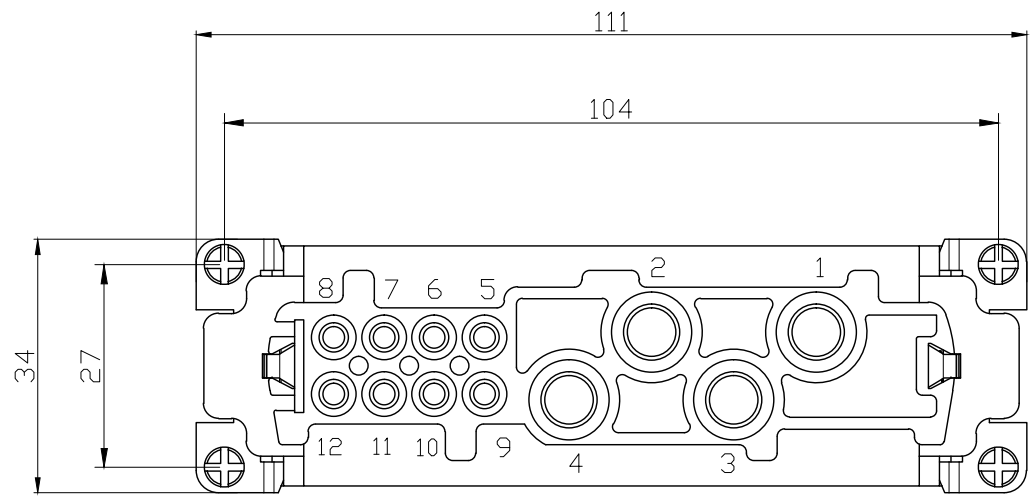

REVISION RECORD				
REV	ECN	DESCRIPTION	DRFT	DATE

DETACHED LISTS	PART NO:	<b>ZJK</b> 浙江昊科电气有限公司 ZHEJIANG HAOKE ELECTRICAL CO.,LTD			
	APPD:	NAME: HK-004/8-F			
	CHKD:	TITLE: ASSEMBLY DRAWING			
	DRFT: QWF	DRAWING NO: HK-004/8-F		REV	HK-1
	THIRD ANGLE PROJECTION		MM (INCH)	DO NOT SCALE DRAWING	SHEET 1/1
			SCALE	1:1	