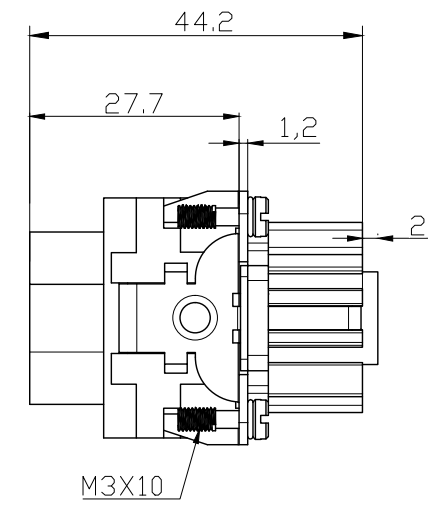

REVISION RECORD				
REV	ECN	DESCRIPTION	DRFT	DATE

DETACHED LISTS	PART NO:	<b>ZJK</b> 浙江昊科电气有限公司 ZHEJIANG HAOKE ELECTRICAL CO.,LTD			
	APPD:	NAME: HK-004/8-F			
	CHKD:	TITLE: ASSEMBLY DRAWING			
	DRFT: QWF	DRAWING NO: HK-004/8-F		REV	HK-1
	THIRD ANGLE PROJECTION		MM (INCH)	DO NOT SCALE DRAWING	SHEET 1/1
			SCALE	1:1	