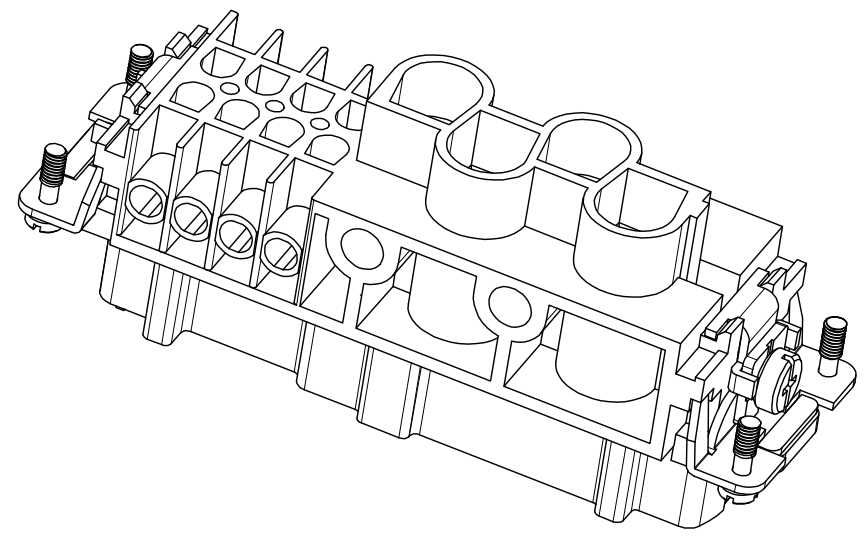

REVISION RECORD				
REV	ECN	DESCRIPTION	DRFT	DATE

DETACHED LISTS	PART NO:	<b>ZJK</b> 浙江昊科电气有限公司 ZHEJIANG HAOKE ELECTRICAL CO.,LTD			
	APPD:	NAME: HK-004/8-F			
	CHKD:	TITLE: ASSEMBLY DRAWING			
	DRFT: QWF	DRAWING NO: HK-004/8-F		REV	HK-1
	THIRD ANGLE PROJECTION		MM (INCH)	DO NOT SCALE DRAWING	SHEET 1/1
			SCALE	1:1	