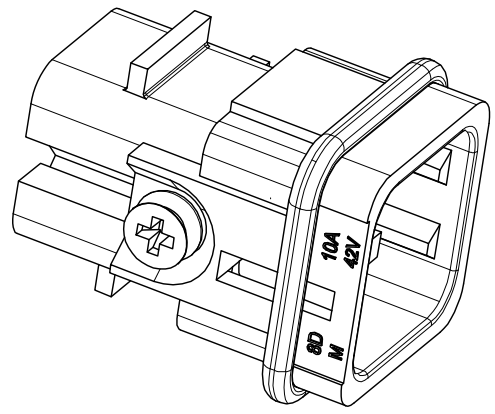

REVISION RECORD				
REV	ECN	DESCRIPTION	DRFT	DATE

DETACHED LISTS	PART NO:	浙江昊科电气有限公司 ZHEJIANG HAOKE ELECTRICAL CO.,LTD			
	APPD:	NAME: HD-008-MC			
	CHKD:	TITLE: ASSEMBLY DRAWING			
	DRFT: QWF	DRAWING NO: HD-008-MC		REV	HK-1
	 THIRD ANGLE PROJECTION	 MM (INCH)	DO NOT SCALE DRAWING	SHEET	1/1
		SCALE	2:1		