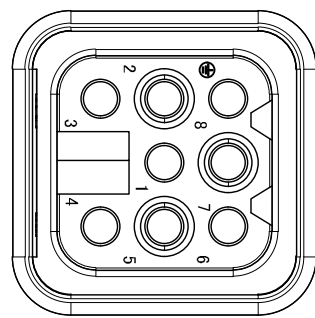

REVISION RECORD				
REV	ECN	DESCRIPTION	DRFT	DATE

DETACHED LISTS	PART NO:	浙江昊科电气有限公司 ZHEJIANG HAOKE ELECTRICAL CO.,LTD			
	APPD:	NAME: HD-008-MC			
	CHKD:	TITLE: ASSEMBLY DRAWING			
	DRFT: QWF	DRAWING NO: HD-008-MC		REV	HK-1
	 THIRD ANGLE PROJECTION	 MM (INCH)	DO NOT SCALE DRAWING	SHEET	1/1
		SCALE	2:1		