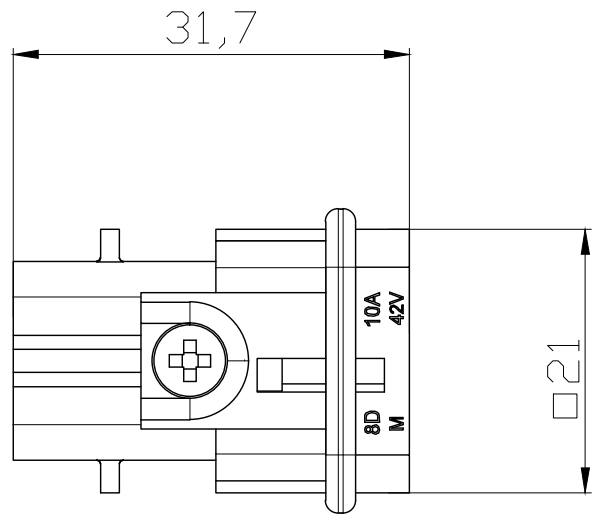

REVISION RECORD				
REV	ECN	DESCRIPTION	DRFT	DATE

DETACHED LISTS	PART NO:	浙江昊科电气有限公司 ZHEJIANG HAOKE ELECTRICAL CO.,LTD			
	APPD:	NAME: HD-008-MC			
	CHKD:	TITLE: ASSEMBLY DRAWING			
	DRFT: QWF	DRAWING NO: HD-008-MC		REV	HK-1
	 THIRD ANGLE PROJECTION	 MM (INCH)	DO NOT SCALE DRAWING	SHEET	1/1
		SCALE	2:1		