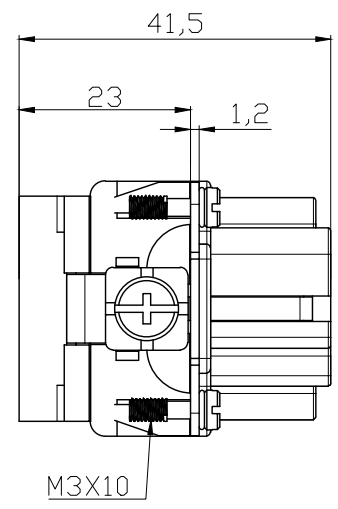

REVISION RECORD				
REV	ECN	DESCRIPTION	DRFT	DATE

DETACHED LISTS	PART NO:	 浙江昊科电气有限公司 ZHEJIANG HAOKE ELECTRICAL CO.,LTD			
	APPD:	NAME: HK-012/2-FC			
	CHKD:	TITLE: ASSEMBLY DRAWING			
	DRFT: QWF	REV	HK-1		
	 THIRD ANGLE PROJECTION	DRAWING NO: HK-012/2-FC	SHEET	1/1	
	 MM (INCH)	DO NOT SCALE DRAWING	SCALE	1:1	