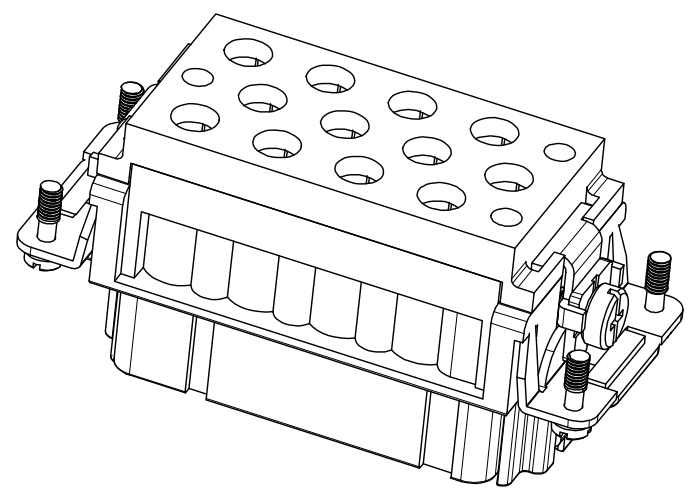

REVISION RECORD				
REV	ECN	DESCRIPTION	DRFT	DATE

DETACHED LISTS	PART NO:	 浙江昊科电气有限公司 ZHEJIANG HAOKE ELECTRICAL CO.,LTD			
	APPD:	NAME: HK-012/2-FC			
	CHKD:	TITLE: ASSEMBLY DRAWING			
	DRFT: QWF	REV	HK-1		
	 THIRD ANGLE PROJECTION	DRAWING NO: HK-012/2-FC	SHEET	1/1	
	 MM (INCH)	DO NOT SCALE DRAWING	SCALE	1:1	