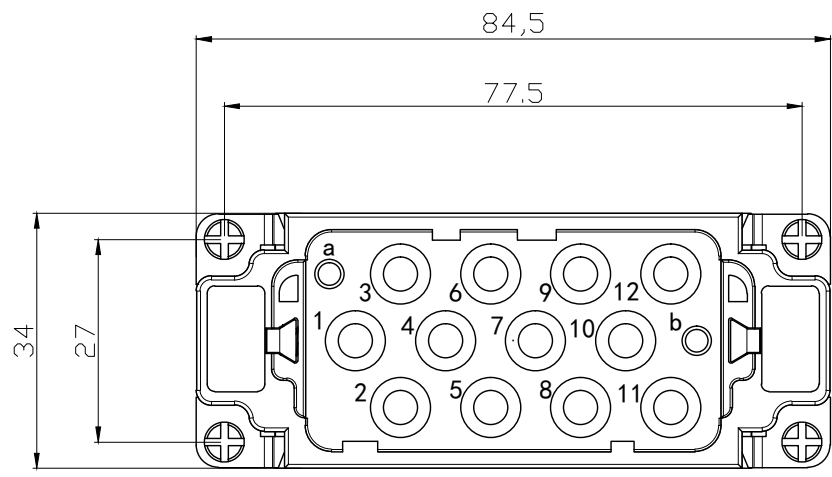

REVISION RECORD				
REV	ECN	DESCRIPTION	DRFT	DATE

DETACHED LISTS	PART NO:	 浙江昊科电气有限公司 ZHEJIANG HAOKE ELECTRICAL CO.,LTD			
	APPD:	NAME: HK-012/2-FC			
	CHKD:	TITLE: ASSEMBLY DRAWING			
	DRFT: QWF	REV	HK-1		
	 THIRD ANGLE PROJECTION	DRAWING NO: HK-012/2-FC	SHEET	1/1	
	 MM (INCH)	DO NOT SCALE DRAWING	SCALE	1:1	