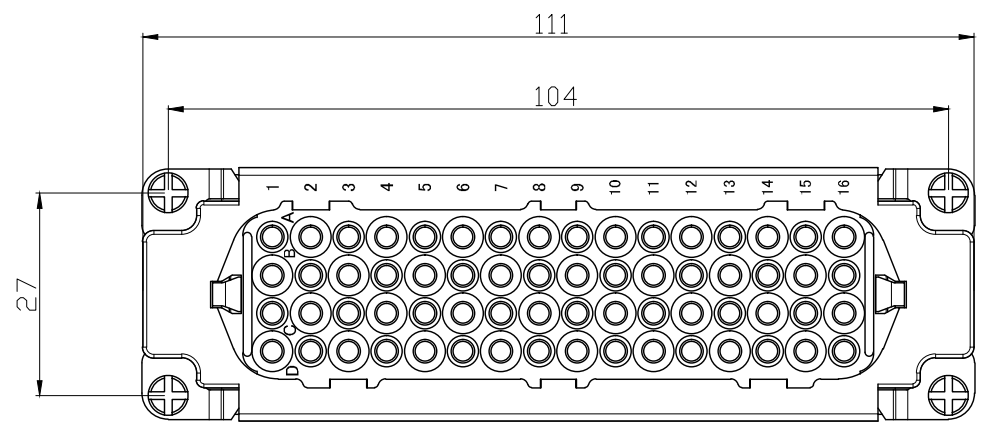

REVISION RECORD				
REV	ECN	DESCRIPTION	DRFT	DATE

DETACHED LISTS	PART NO:	 浙江昊科电气有限公司 ZHEJIANG HAOKE ELECTRICAL CO.,LTD			
	APPD:	NAME: HD-064-FC			
	CHKD:	TITLE: ASSEMBLY DRAWING			
	DRFT: QWF	DRAWING NO: HD-064-FC		REV	HK-1
	 THIRD ANGLE PROJECTION	 MM (INCH)	DO NOT SCALE DRAWING	SHEET	1/1
		SCALE	1:1		