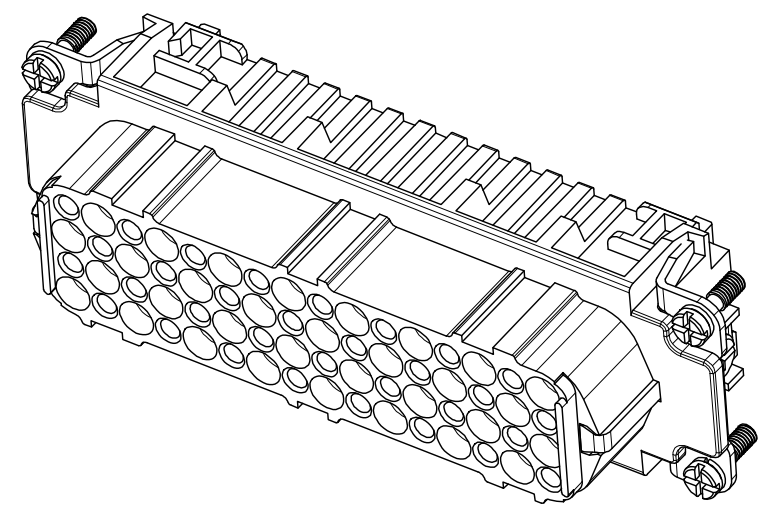

REVISION RECORD				
REV	ECN	DESCRIPTION	DRFT	DATE

DETACHED LISTS	PART NO:	 浙江昊科电气有限公司 ZHEJIANG HAOKE ELECTRICAL CO.,LTD			
	APPD:	NAME: HD-064-FC			
	CHKD:	TITLE: ASSEMBLY DRAWING			
	DRFT: QWF	DRAWING NO: HD-064-FC		REV	HK-1
	 THIRD ANGLE PROJECTION	 MM (INCH)	DO NOT SCALE DRAWING	SHEET	1/1
		SCALE	1:1		