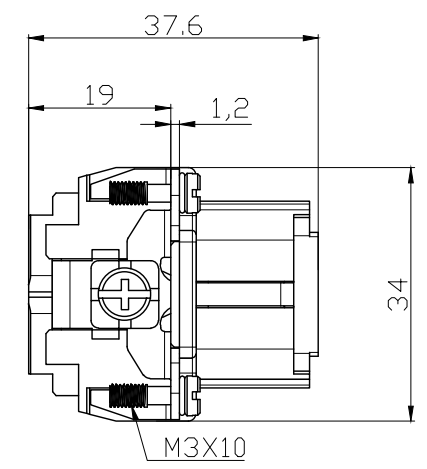

REVISION RECORD				
REV	ECN	DESCRIPTION	DRFT	DATE

DETACHED LISTS	PART NO:	 浙江昊科电气有限公司 ZHEJIANG HAOKE ELECTRICAL CO.,LTD			
	APPD:	NAME: HD-064-FC			
	CHKD:	TITLE: ASSEMBLY DRAWING			
	DRFT: QWF	DRAWING NO: HD-064-FC		REV	HK-1
	 THIRD ANGLE PROJECTION	 MM (INCH)	DO NOT SCALE DRAWING	SHEET	1/1
		SCALE	1:1		