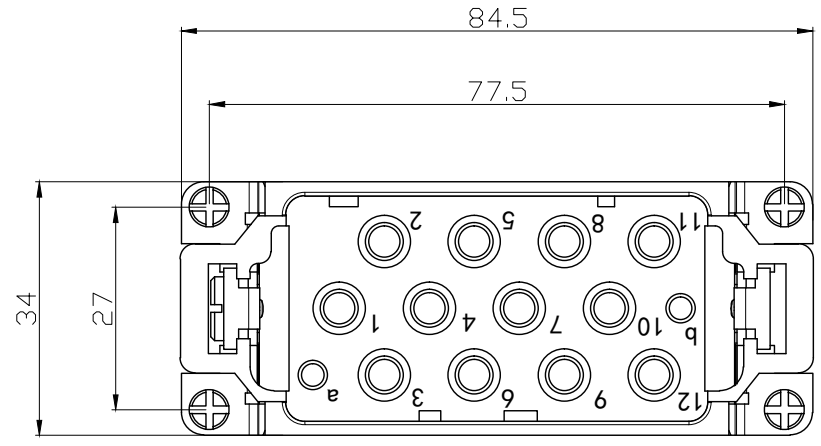

REVISION RECORD				
REV	ECN	DESCRIPTION	DRFT	DATE

DETACHED LISTS	PART NO:	浙江昊科电气有限公司 ZHEJIANG HAOKE ELECTRICAL CO.,LTD			
	APPD:	NAME: HK-012/2-MC			
	CHKD:	TITLE: ASSEMBLY DRAWING			
	DRFT: QWF	DRAWING NO: HK-012/2-MC		REV	HK-1
	 THIRD ANGLE PROJECTION	 DO NOT SCALE DRAWING		SHEET	1/1
		SCALE	1:1		