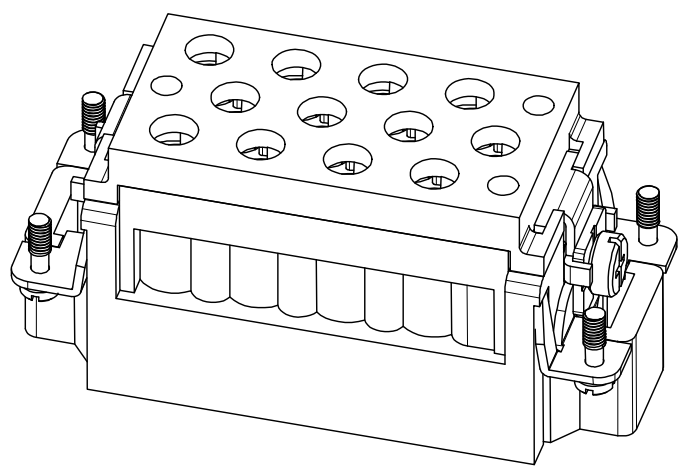

REVISION RECORD				
REV	ECN	DESCRIPTION	DRFT	DATE

DETACHED LISTS	PART NO:	浙江昊科电气有限公司 ZHEJIANG HAOKE ELECTRICAL CO.,LTD			
	APPD:	NAME: HK-012/2-MC			
	CHKD:	TITLE: ASSEMBLY DRAWING			
	DRFT: QWF	DRAWING NO: HK-012/2-MC		REV	HK-1
	 THIRD ANGLE PROJECTION	 DO NOT SCALE DRAWING		SHEET	1/1
		SCALE	1:1		