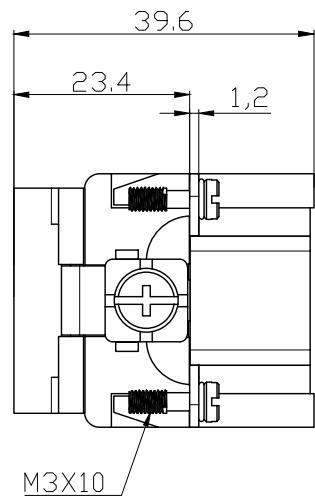

REVISION RECORD				
REV	ECN	DESCRIPTION	DRFT	DATE

DETACHED LISTS	PART NO:	浙江昊科电气有限公司 ZHEJIANG HAOKE ELECTRICAL CO.,LTD			
	APPD:	NAME: HK-012/2-MC			
	CHKD:	TITLE: ASSEMBLY DRAWING			
	DRFT: QWF	DRAWING NO: HK-012/2-MC		REV	HK-1
	 THIRD ANGLE PROJECTION	 DO NOT SCALE DRAWING		SHEET	1/1
		SCALE	1:1		