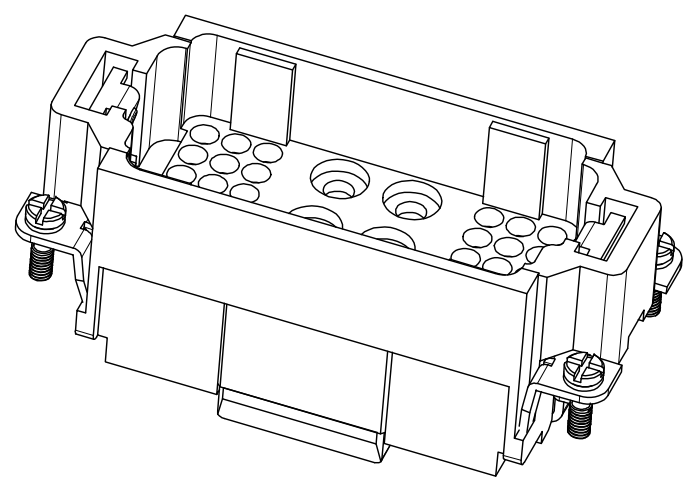

REVISION RECORD				
REV	ECN	DESCRIPTION	DRFT	DATE

DETACHED LISTS	PART NO:	 浙江昊科电气有限公司 ZHEJIANG HAOKE ELECTRICAL CO.,LTD			
	APPD:	NAME: HK-006/36-MC			
	CHKD:	TITLE: ASSEMBLY DRAWING			
	DRFT: QWF	DRAWING NO: HK-006/36-MC		REV	HK-1
	 THIRD ANGLE PROJECTION	 MM (INCH)	DO NOT SCALE DRAWING	SHEET	1/1