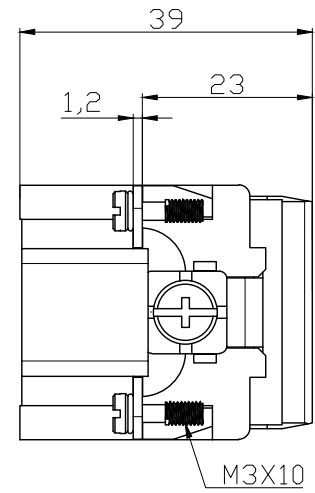

REVISION RECORD				
REV	ECN	DESCRIPTION	DRFT	DATE

DETACHED LISTS	PART NO:	 浙江昊科电气有限公司 ZHEJIANG HAOKE ELECTRICAL CO.,LTD			
	APPD:	NAME: HK-006/36-MC			
	CHKD:	TITLE: ASSEMBLY DRAWING			
	DRFT: QWF	DRAWING NO: HK-006/36-MC		REV	HK-1
	 THIRD ANGLE PROJECTION	 MM (INCH)	DO NOT SCALE DRAWING	SHEET	1/1