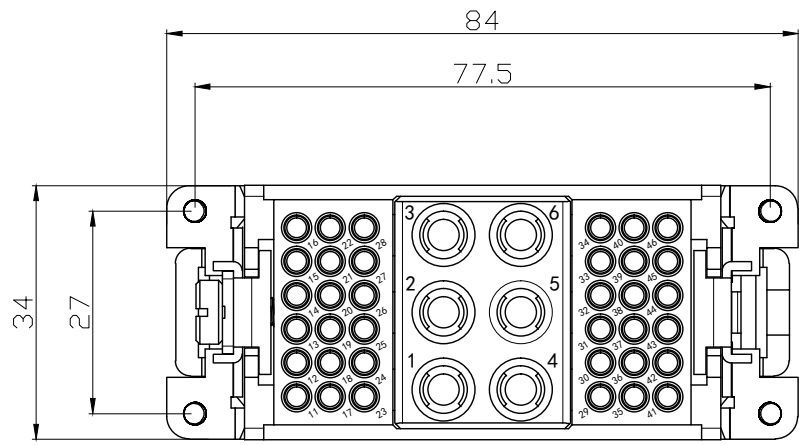

REVISION RECORD				
REV	ECN	DESCRIPTION	DRFT	DATE

DETACHED LISTS	PART NO:	 浙江昊科电气有限公司 ZHEJIANG HAOKE ELECTRICAL CO.,LTD			
	APPD:	NAME: HK-006/36-MC			
	CHKD:	TITLE: ASSEMBLY DRAWING			
	DRFT: QWF	DRAWING NO: HK-006/36-MC		REV	HK-1
	 THIRD ANGLE PROJECTION	 MM (INCH)	DO NOT SCALE DRAWING	SHEET	1/1