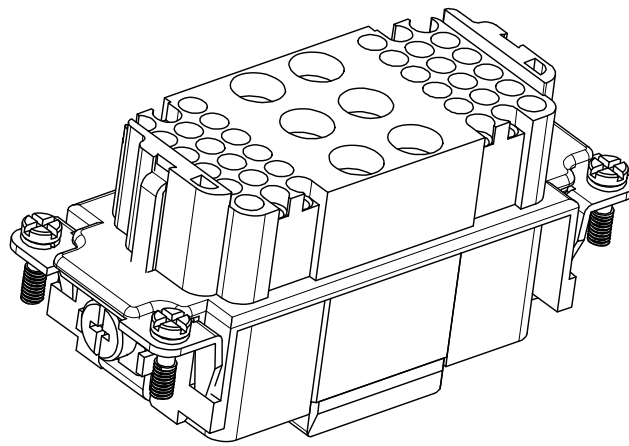

8 7 6 5 4 3 2 1

REVISION RECORD				
REV	ECN	DESCRIPTION	DRFT	DATE

DETACHED LISTS	PART NO:	浙江昊科电气有限公司 ZHEJIANG HAOKE ELECTRICAL CO.,LTD			
	APPD:	NAME: HK-006/36-FC			
	CHKD:	TITLE: ASSEMBLY DRAWING			
	DRFT: QWF	DRAWING NO: HK-006/36-FC		REV	HK-1
	 THIRD ANGLE PROJECTION	 MM (INCH)	DO NOT SCALE DRAWING	SHEET	1/1
		SCALE	1:1		