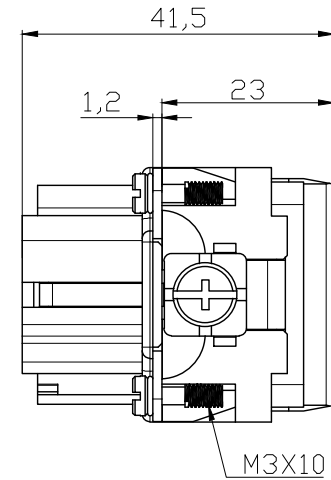

8 7 6 5 4 3 2 1

REVISION RECORD				
REV	ECN	DESCRIPTION	DRFT	DATE

DETACHED LISTS	PART NO:	浙江昊科电气有限公司 ZHEJIANG HAOKE ELECTRICAL CO.,LTD			
	APPD:	NAME: HK-006/36-FC			
	CHKD:	TITLE: ASSEMBLY DRAWING			
	DRFT: QWF	DRAWING NO: HK-006/36-FC		REV	HK-1
	 THIRD ANGLE PROJECTION	 MM (INCH)	DO NOT SCALE DRAWING	SHEET	1/1
		SCALE	1:1		

8 7 6 5 4 3 2 1