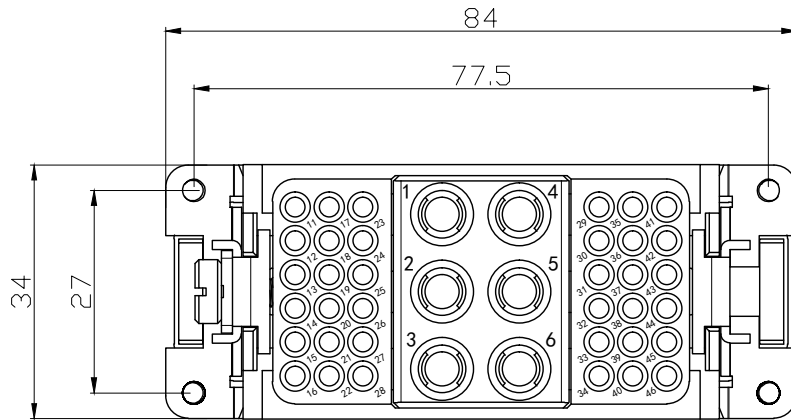

8 7 6 5 4 3 2 1

REVISION RECORD				
REV	ECN	DESCRIPTION	DRFT	DATE

DETACHED LISTS	PART NO:	浙江昊科电气有限公司 ZHEJIANG HAOKE ELECTRICAL CO.,LTD			
	APPD:	NAME: HK-006/36-FC			
	CHKD:	TITLE: ASSEMBLY DRAWING			
	DRFT: QWF	DRAWING NO: HK-006/36-FC		REV	HK-1
	 THIRD ANGLE PROJECTION	 MM (INCH)	DO NOT SCALE DRAWING	SHEET	1/1
		SCALE	1:1		

8 7 6 5 4 3 2 1