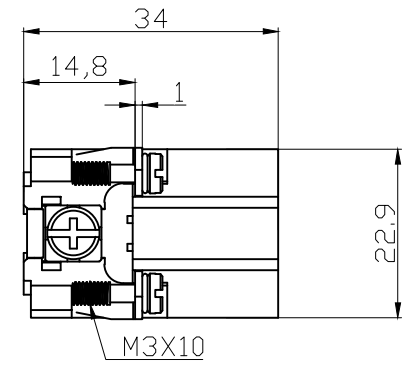

REVISION RECORD				
REV	ECN	DESCRIPTION	DRFT	DATE

DETACHED LISTS	PART NO:	浙江昊科电气有限公司 ZHEJIANG HAOKE ELECTRICAL CO.,LTD			
	APPD:	NAME: HD-025-MC			
	CHKD:				
	DRFT: QWF	TITLE: ASSEMBLY DRAWING	REV	HK-1	
	 THIRD ANGLE PROJECTION	DRAWING NO: HD-025-MC	SHEET	1/1	
	 MM (INCH)	DO NOT SCALE DRAWING	SCALE	1:1	