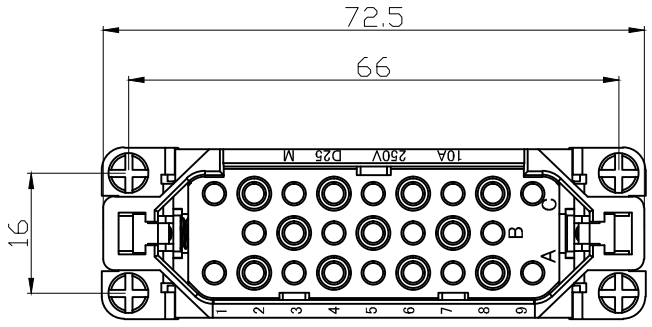

REVISION RECORD				
REV	ECN	DESCRIPTION	DRFT	DATE

DETACHED LISTS	PART NO:	浙江昊科电气有限公司 ZHEJIANG HAOKE ELECTRICAL CO.,LTD			
	APPD:	NAME: HD-025-MC			
	CHKD:				
	DRFT: QWF	TITLE: ASSEMBLY DRAWING	REV	HK-1	
	 THIRD ANGLE PROJECTION	DRAWING NO: HD-025-MC	SHEET	1/1	
	 MM (INCH)	DO NOT SCALE DRAWING	SCALE	1:1	