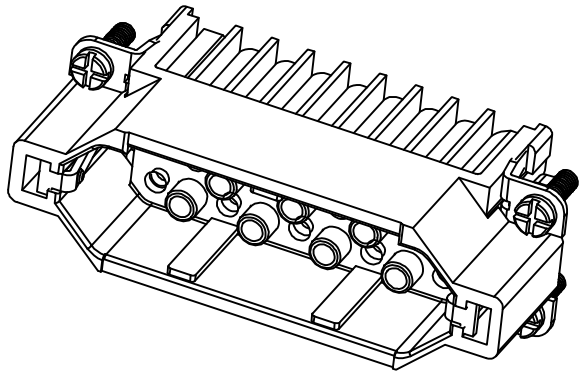

REVISION RECORD				
REV	ECN	DESCRIPTION	DRFT	DATE

DETACHED LISTS	PART NO:	浙江昊科电气有限公司 ZHEJIANG HAOKE ELECTRICAL CO.,LTD			
	APPD:	NAME: HD-025-MC			
	CHKD:				
	DRFT: QWF	TITLE: ASSEMBLY DRAWING	REV	HK-1	
	 THIRD ANGLE PROJECTION	DRAWING NO: HD-025-MC	SHEET	1/1	
	 MM (INCH)	DO NOT SCALE DRAWING	SCALE	1:1	