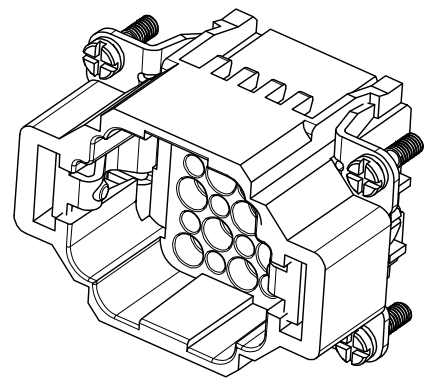

REVISION RECORD				
REV	ECN	DESCRIPTION	DRFT	DATE

DETACHED LISTS	PART NO:	浙江昊科电气有限公司 ZHEJIANG HAOKE ELECTRICAL CO., LTD			
	APPD:	NAME: HDD-024-MC			
	CHKD:				
	DRFT:	TITLE: ASSEMBLY DRAWING	REV	HK-1	
	 THIRD ANGLE PROJECTION	DRAWING NO: HDD-024-MC	SHEET	1/1	
		DO NOT SCALE DRAWING	SCALE	1:1	