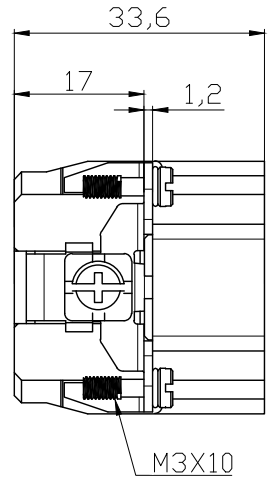

REVISION RECORD				
REV	ECN	DESCRIPTION	DRFT	DATE

DETACHED LISTS	PART NO:	浙江昊科电气有限公司 ZHEJIANG HAOKE ELECTRICAL CO., LTD			
	APPD:	NAME: HDD-024-MC			
	CHKD:				
	DRFT:	TITLE: ASSEMBLY DRAWING	REV	HK-1	
	 THIRD ANGLE PROJECTION	DRAWING NO: HDD-024-MC	SHEET	1/1	
		DO NOT SCALE DRAWING	SCALE	1:1	