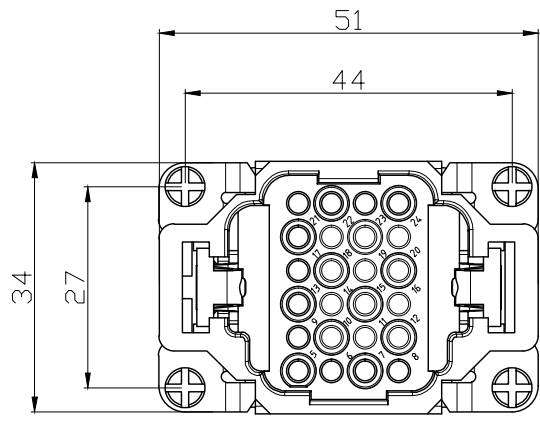

REVISION RECORD				
REV	ECN	DESCRIPTION	DRFT	DATE

DETACHED LISTS	PART NO:	浙江昊科电气有限公司 ZHEJIANG HAOKE ELECTRICAL CO., LTD			
	APPD:	NAME: HDD-024-MC			
	CHKD:				
	DRFT:	TITLE: ASSEMBLY DRAWING	REV	HK-1	
	 THIRD ANGLE PROJECTION	DRAWING NO: HDD-024-MC	SHEET	1/1	
		DO NOT SCALE DRAWING	SCALE	1:1	