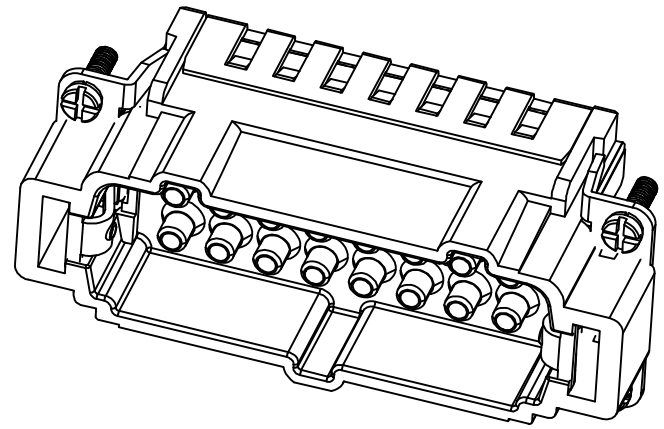

REVISION RECORD				
REV	ECN	DESCRIPTION	DRFT	DATE

DETACHED LISTS	PART NO:	浙江昊科电气有限公司 ZHEJIANG HAOKE ELECTRICAL CO.,LTD			
	APPD:	NAME: HE-016-MC (17-32)			
	CHKD:				
	DRFT: QWF	TITLE: ASSEMBLY DRAWING	REV	HK-1	
	 THIRD ANGLE PROJECTION	DRAWING NO: HE-016-MC (17-32)	SHEET	1/1	
	 MM (INCH)	DO NOT SCALE DRAWING	SCALE	1:1	