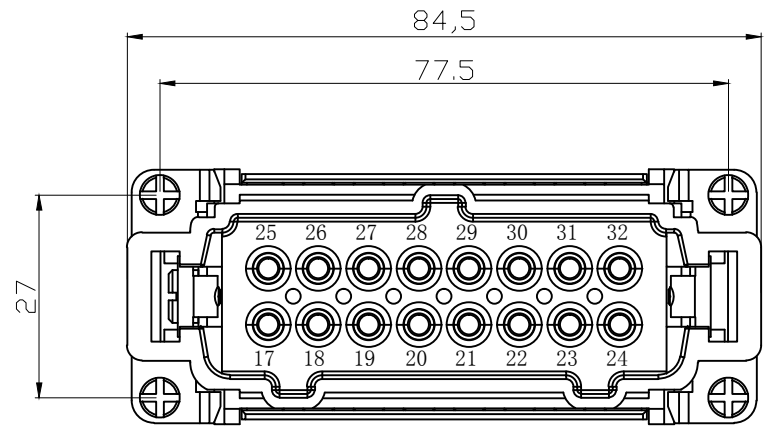

REVISION RECORD				
REV	ECN	DESCRIPTION	DRFT	DATE

DETACHED LISTS	PART NO:	浙江昊科电气有限公司 ZHEJIANG HAOKE ELECTRICAL CO.,LTD			
	APPD:	NAME: HE-016-MC (17-32)			
	CHKD:				
	DRFT: QWF	TITLE: ASSEMBLY DRAWING	REV	HK-1	
	 THIRD ANGLE PROJECTION	DRAWING NO: HE-016-MC (17-32)	SHEET	1/1	
	 MM (INCH)	DO NOT SCALE DRAWING	SCALE	1:1	