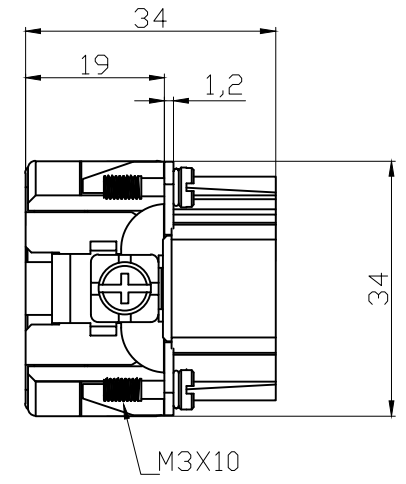

REVISION RECORD				
REV	ECN	DESCRIPTION	DRFT	DATE

DETACHED LISTS	PART NO:	浙江昊科电气有限公司 ZHEJIANG HAOKE ELECTRICAL CO.,LTD			
	APPD:	NAME: HE-016-MC (17-32)			
	CHKD:				
	DRFT: QWF	TITLE: ASSEMBLY DRAWING	REV	HK-1	
	 THIRD ANGLE PROJECTION	DRAWING NO: HE-016-MC (17-32)	SHEET	1/1	
	 MM (INCH)	DO NOT SCALE DRAWING	SCALE	1:1	