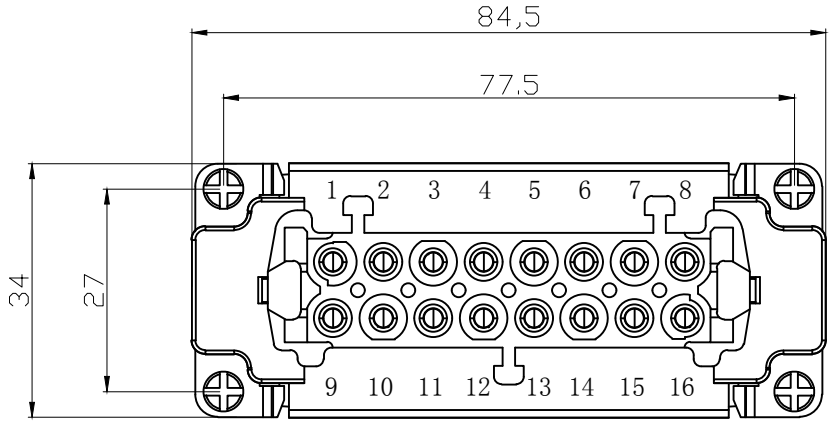

REVISION RECORD				
REV	ECN	DESCRIPTION	DRFT	DATE

DETACHED LISTS	PART NO:	 浙江昊科电气有限公司 ZHEJIANG HAOKE ELECTRICAL CO.,LTD			
	APPD:	NAME: HE-016-F			
	CHKD:				
	DRFT: QWF	TITLE: ASSEMBLY DRAWING	REV	HK-1	
	 THIRD ANGLE PROJECTION	DRAWING NO: HE-016-F	SHEET	1/1	
	 MM (INCH)	DO NOT SCALE DRAWING	SCALE	1:1	