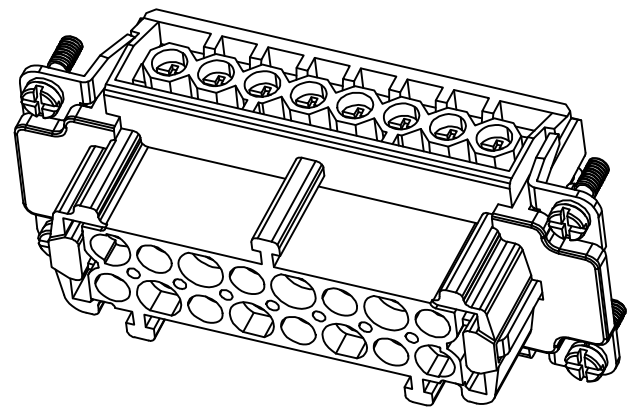

REVISION RECORD				
REV	ECN	DESCRIPTION	DRFT	DATE

DETACHED LISTS	PART NO:	 浙江昊科电气有限公司 ZHEJIANG HAOKE ELECTRICAL CO.,LTD			
	APPD:	NAME: HE-016-F			
	CHKD:				
	DRFT: QWF	TITLE: ASSEMBLY DRAWING	REV	HK-1	
	 THIRD ANGLE PROJECTION	DRAWING NO: HE-016-F	SHEET	1/1	
	 MM (INCH)	DO NOT SCALE DRAWING	SCALE	1:1	