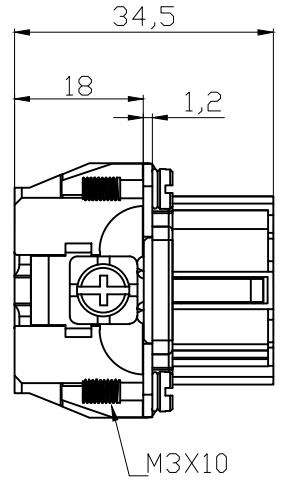

REVISION RECORD				
REV	ECN	DESCRIPTION	DRFT	DATE

DETACHED LISTS	PART NO:	 浙江昊科电气有限公司 ZHEJIANG HAOKE ELECTRICAL CO.,LTD			
	APPD:	NAME: HE-016-F			
	CHKD:				
	DRFT: QWF	TITLE: ASSEMBLY DRAWING	REV	HK-1	
	 THIRD ANGLE PROJECTION	DRAWING NO: HE-016-F	SHEET	1/1	
	 MM (INCH)	DO NOT SCALE DRAWING	SCALE	1:1	