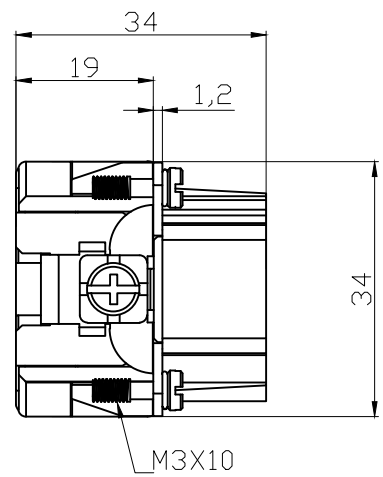

REVISION RECORD				
REV	ECN	DESCRIPTION	DRFT	DATE

DETACHED LISTS	PART NO:	 浙江昊科电气有限公司 ZHEJIANG HAOKE ELECTRICAL CO.,LTD			
	APPD:	NAME: HE-006-MC			
	CHKD:	TITLE: ASSEMBLY DRAWING			
	DRFT: QWF	REV	HK-1		
	 THIRD ANGLE PROJECTION	DRAWING NO: HE-006-MC	SHEET	1/1	
	 MM (INCH)	DO NOT SCALE DRAWING	SCALE	1:1	