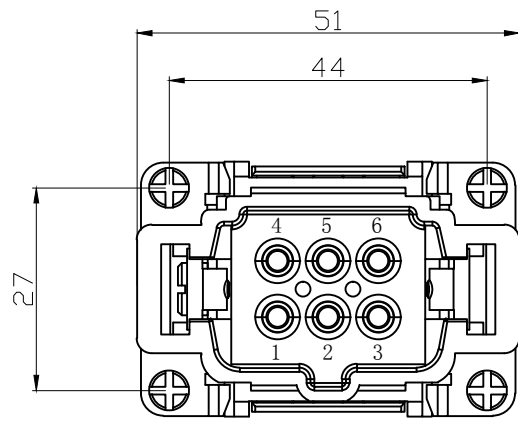

REVISION RECORD				
REV	ECN	DESCRIPTION	DRFT	DATE

DETACHED LISTS	PART NO:	 浙江昊科电气有限公司 ZHEJIANG HAOKE ELECTRICAL CO.,LTD			
	APPD:	NAME: HE-006-MC			
	CHKD:	TITLE: ASSEMBLY DRAWING			
	DRFT: QWF	REV	HK-1		
	 THIRD ANGLE PROJECTION	DRAWING NO: HE-006-MC	SHEET	1/1	
	 MM (INCH)	DO NOT SCALE DRAWING	SCALE	1:1	