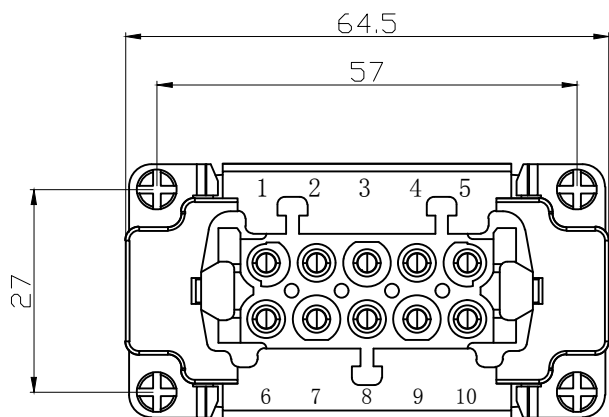

8

7

6

5

4

3

2

1

REVISION RECORD

REV	ECN	DESCRIPTION	DRFT	DATE
-----	-----	-------------	------	------

DETACHED LISTS	PART NO:	<b>ZJK</b> 浙江昊科电气有限公司 ZHEJIANG HAOKE ELECTRICAL CO.,LTD			
	APPD:	NAME: HE-010-F			
	CHKD:	TITLE: ASSEMBLY DRAWING		REV	HK-1
	DRFT: QWF	DRAWING NO: HE-010-F		SHEET	1/1
 THIRD ANGLE PROJECTION		 MM (INCH) DO NOT SCALE DRAWING		SCALE	1:1