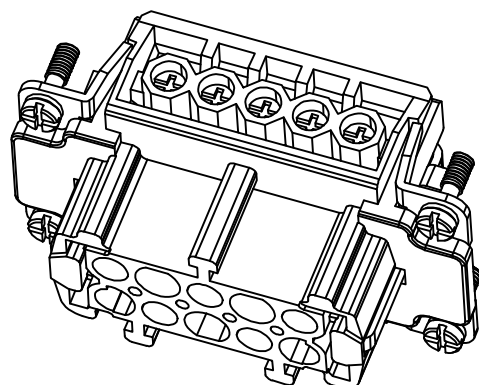

8

7

6

5

4

3

2

1

REVISION RECORD

REV	ECN	DESCRIPTION	DRFT	DATE
-----	-----	-------------	------	------

DETACHED LISTS	PART NO:	<b>ZJK</b> 浙江昊科电气有限公司 ZHEJIANG HAOKE ELECTRICAL CO.,LTD			
	APPD:	NAME: HE-010-F			
	CHKD:	TITLE: ASSEMBLY DRAWING		REV	HK-1
	DRFT: QWF	DRAWING NO: HE-010-F		SHEET	1/1
 THIRD ANGLE PROJECTION		 MM (INCH) DO NOT SCALE DRAWING		SCALE	1:1