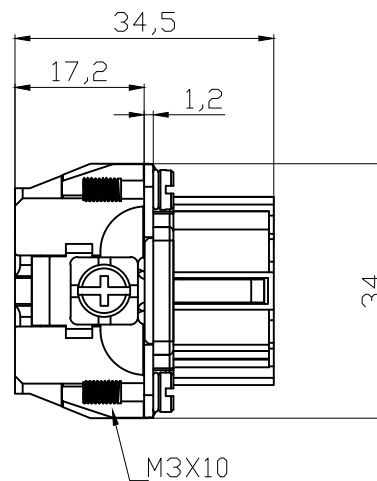

8

7

6

5

4

3

2

1

REVISION RECORD

REV	ECN	DESCRIPTION	DRFT	DATE
-----	-----	-------------	------	------

DETACHED LISTS	PART NO:	<b>ZJK</b> 浙江昊科电气有限公司 ZHEJIANG HAOKE ELECTRICAL CO.,LTD			
	APPD:	NAME: HE-010-F			
	CHKD:	TITLE: ASSEMBLY DRAWING		REV	HK-1
	DRFT: QWF	DRAWING NO: HE-010-F		SHEET	1/1
 THIRD ANGLE PROJECTION		 MM (INCH) DO NOT SCALE DRAWING		SCALE	1:1