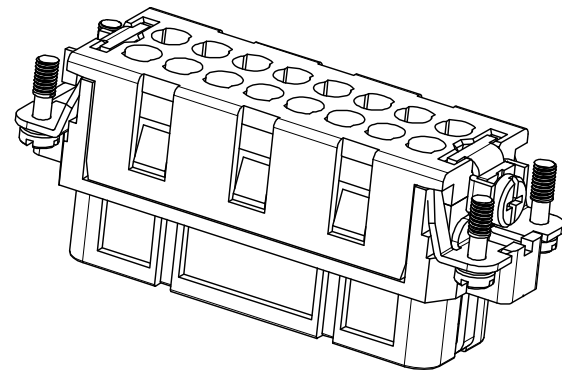

REVISION RECORD				
REV	ECN	DESCRIPTION	DRFT	DATE

DETACHED LISTS	PART NO:	 浙江昊科电气有限公司 ZHEJIANG HAOKE ELECTRICAL CO.,LTD			
	APPD:	NAME: HA-016-FC (17-32)			
	CHKD:	TITLE: ASSEMBLY DRAWING			
	DRFT: QWF 2017/07/13	REV	HK-1		
	 THIRD ANGLE PROJECTION	DRAWING NO: HA-016-FC (17-32)	SHEET	1/1	
		 MM (INCH)	DO NOT SCALE DRAWING	SCALE	1:1