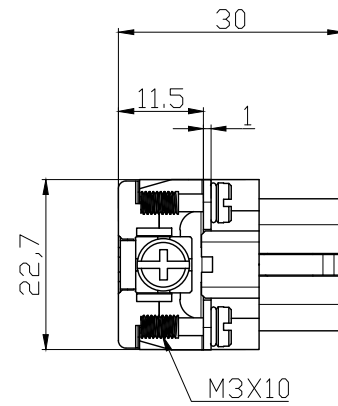

REVISION RECORD				
REV	ECN	DESCRIPTION	DRFT	DATE

DETACHED LISTS	PART NO:	 浙江昊科电气有限公司 ZHEJIANG HAOKE ELECTRICAL CO.,LTD			
	APPD:	NAME: HA-016-FC (17-32)			
	CHKD:	TITLE: ASSEMBLY DRAWING			
	DRFT: QWF 2017/07/13	REV	HK-1		
	 THIRD ANGLE PROJECTION	DRAWING NO: HA-016-FC (17-32)	SHEET	1/1	
		 MM (INCH)	DO NOT SCALE DRAWING	SCALE	1:1