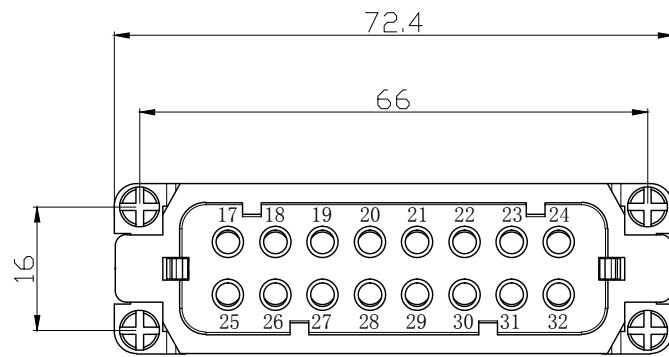

REVISION RECORD				
REV	ECN	DESCRIPTION	DRFT	DATE

DETACHED LISTS	PART NO:	 浙江昊科电气有限公司 ZHEJIANG HAOKE ELECTRICAL CO.,LTD			
	APPD:	NAME: HA-016-FC (17-32)			
	CHKD:	TITLE: ASSEMBLY DRAWING			
	DRFT: QWF 2017/07/13	REV	HK-1		
	 THIRD ANGLE PROJECTION	DRAWING NO: HA-016-FC (17-32)	SHEET	1/1	
		 MM (INCH)	DO NOT SCALE DRAWING	SCALE	1:1