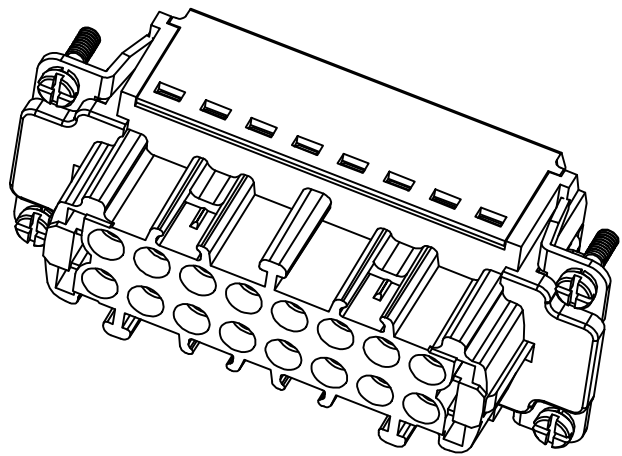

REVISION RECORD				
REV	ECN	DESCRIPTION	DRFT	DATE

DETACHED LISTS	PART NO:	 浙江昊科电气有限公司 ZHEJIANG HAOKE ELECTRICAL CO.,LTD			
	APPD:	NAME: HE-016-FZ			
	CHKD:				
	DRFT: QWF	TITLE: ASSEMBLY DRAWING	REV	HK-1	
	 THIRD ANGLE PROJECTION	DRAWING NO: HE-016-FZ	SHEET	1/1	
	 MM (INCH)	DO NOT SCALE DRAWING	SCALE	1:1	