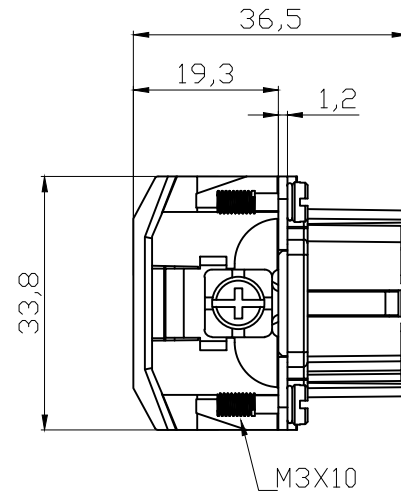

REVISION RECORD				
REV	ECN	DESCRIPTION	DRFT	DATE

DETACHED LISTS	PART NO:	 浙江昊科电气有限公司 ZHEJIANG HAOKE ELECTRICAL CO.,LTD			
	APPD:	NAME: HE-016-FZ			
	CHKD:				
	DRFT: QWF	TITLE: ASSEMBLY DRAWING	REV	HK-1	
	 THIRD ANGLE PROJECTION	DRAWING NO: HE-016-FZ	SHEET	1/1	
	 MM (INCH)	DO NOT SCALE DRAWING	SCALE	1:1	