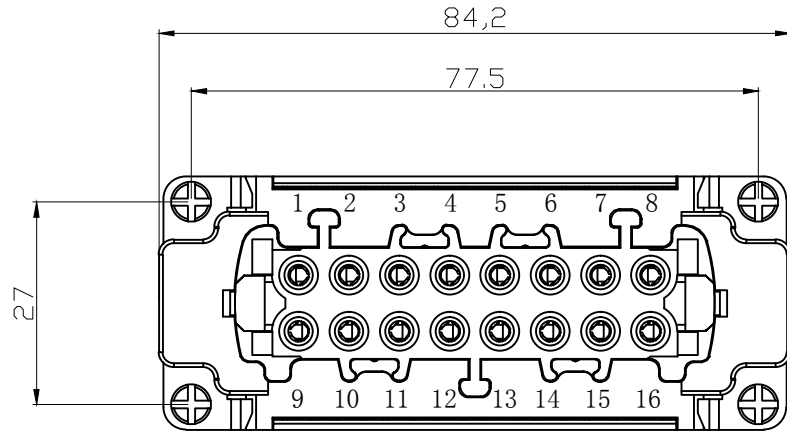

REVISION RECORD				
REV	ECN	DESCRIPTION	DRFT	DATE

DETACHED LISTS	PART NO:	 浙江昊科电气有限公司 ZHEJIANG HAOKE ELECTRICAL CO.,LTD			
	APPD:	NAME: HE-016-FZ			
	CHKD:				
	DRFT: QWF	TITLE: ASSEMBLY DRAWING	REV	HK-1	
	 THIRD ANGLE PROJECTION	DRAWING NO: HE-016-FZ	SHEET	1/1	
	 MM (INCH)	DO NOT SCALE DRAWING	SCALE	1:1	