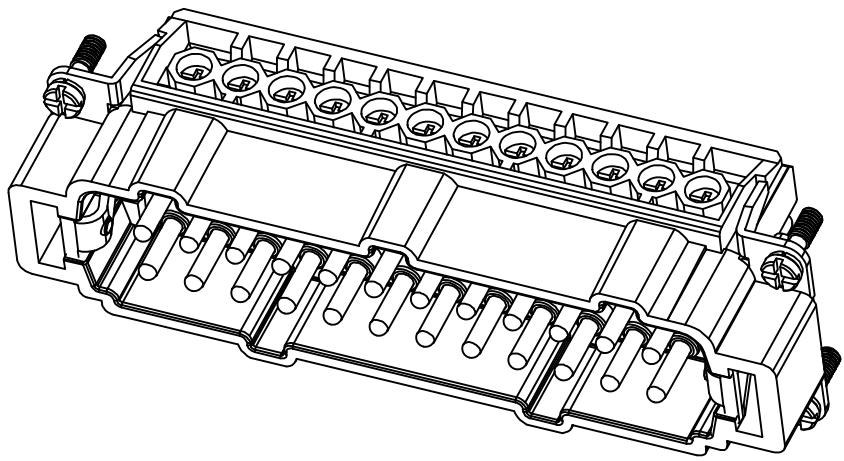

REVISION RECORD				
REV	ECN	DESCRIPTION	DRFT	DATE

DETACHED LISTS	PART NO:	ZJK 浙江昊科电气有限公司 ZHEJIANG HAOKE ELECTRICAL CO.,LTD			
	APPD:	NAME: HE-024-M			
	CHKD:	TITLE: ASSEMBLY DRAWING		REV	HK-1
	DRFT: QWF	DRAWING NO: HE-024-M		SHEET	1/1
 THIRD ANGLE PROJECTION		 MM (INCH)	DO NOT SCALE DRAWING	SCALE	1:1