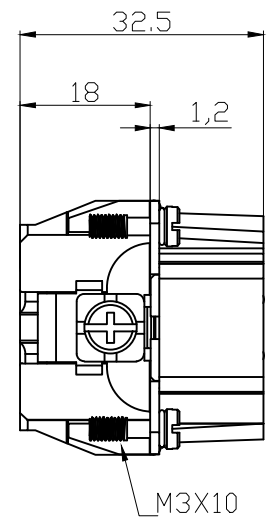

REVISION RECORD				
REV	ECN	DESCRIPTION	DRFT	DATE

DETACHED LISTS	PART NO:	ZJK 浙江昊科电气有限公司 ZHEJIANG HAOKE ELECTRICAL CO.,LTD			
	APPD:	NAME: HE-024-M			
	CHKD:	TITLE: ASSEMBLY DRAWING		REV	HK-1
	DRFT: QWF	DRAWING NO: HE-024-M		SHEET	1/1
 THIRD ANGLE PROJECTION		 MM (INCH)	DO NOT SCALE DRAWING	SCALE	1:1