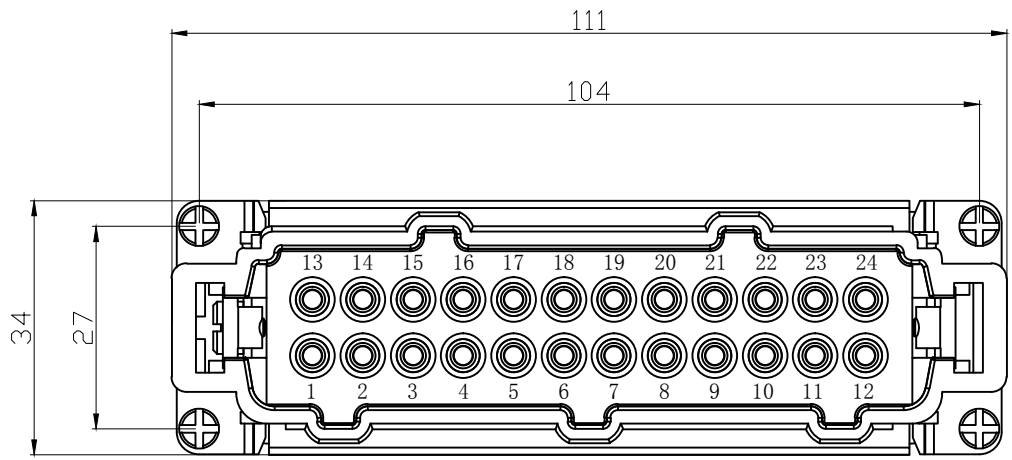

REVISION RECORD				
REV	ECN	DESCRIPTION	DRFT	DATE

DETACHED LISTS	PART NO:	ZJK 浙江昊科电气有限公司 ZHEJIANG HAOKE ELECTRICAL CO.,LTD			
	APPD:	NAME: HE-024-M			
	CHKD:	TITLE: ASSEMBLY DRAWING		REV	HK-1
	DRFT: QWF	DRAWING NO: HE-024-M		SHEET	1/1
 THIRD ANGLE PROJECTION		 MM (INCH)	DO NOT SCALE DRAWING	SCALE	1:1