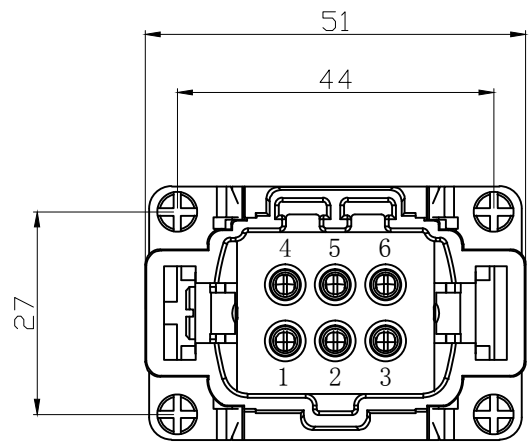

8 7 6 5 4 3 2 1

REVISION RECORD				
REV	ECN	DESCRIPTION	DRFT	DATE

DETACHED LISTS	PART NO:	浙江昊科电气有限公司 ZHEJIANG HAOKE ELECTRICAL CO.,LTD			
	APPD:	NAME: HE-006-MZ			
	CHKD:				
	DRFT: QWF	TITLE: ASSEMBLY DRAWING	REV	HK-1	
	THIRD ANGLE PROJECTION	DRAWING NO: HE-006-MZ	SHEET	1/1	
	MM (INCH)	DO NOT SCALE DRAWING	SCALE	1:1	