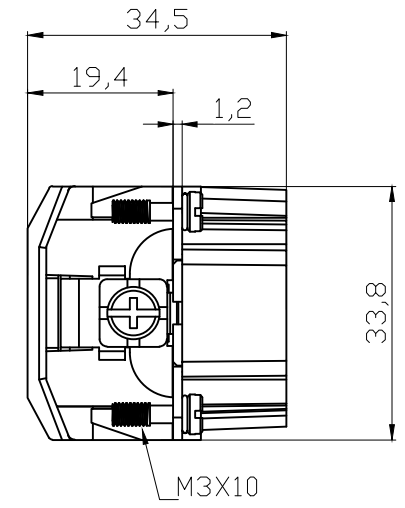

8 7 6 5 4 3 2 1

REVISION RECORD				
REV	ECN	DESCRIPTION	DRFT	DATE

DETACHED LISTS	PART NO:	浙江昊科电气有限公司 ZHEJIANG HAOKE ELECTRICAL CO.,LTD			
	APPD:	NAME: HE-006-MZ			
	CHKD:				
	DRFT: QWF	TITLE: ASSEMBLY DRAWING	REV	HK-1	
	THIRD ANGLE PROJECTION	DRAWING NO: HE-006-MZ	SHEET	1/1	
	MM (INCH)	DO NOT SCALE DRAWING	SCALE	1:1	