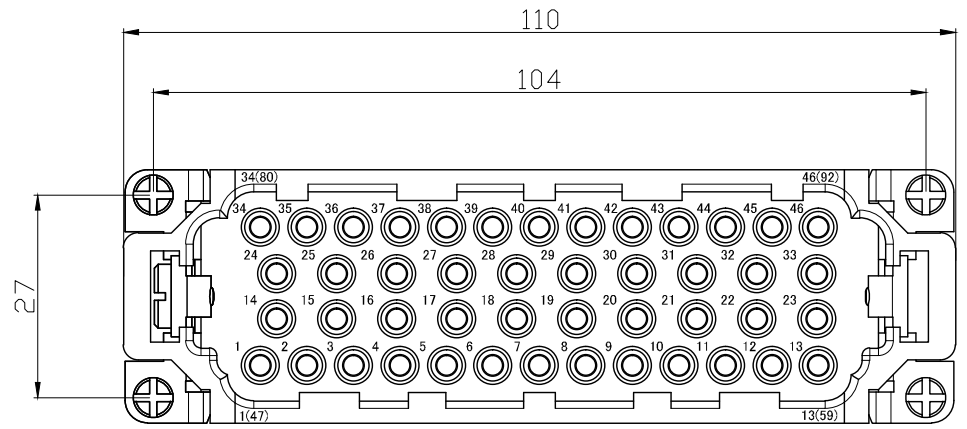

REVISION RECORD				
REV	ECN	DESCRIPTION	DRFT	DATE

DETACHED LISTS	PART NO:		<b>ZJK</b> 浙江昊科电气有限公司 ZHEJIANG HAOKE ELECTRICAL CO.,LTD		
	APPD:		NAME: HEE-046-MC		
	CHKD:		TITLE: ASSEMBLY DRAWING		
	DRFT: QWF 2017/06/20		REV	HK-1	
	 THIRD ANGLE PROJECTION		DRAWING NO: HEE-046-MC	SHEET	1/1
		 MM (INCH)	DO NOT SCALE DRAWING	SCALE	1:1