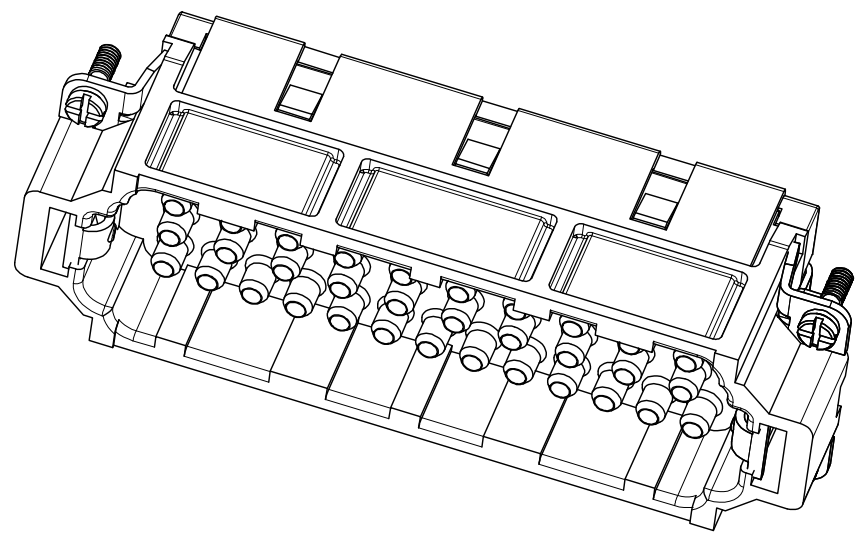

REVISION RECORD				
REV	ECN	DESCRIPTION	DRFT	DATE

DETACHED LISTS	PART NO:		<b>ZJK</b> 浙江昊科电气有限公司 ZHEJIANG HAOKE ELECTRICAL CO.,LTD		
	APPD:		NAME: HEE-046-MC		
	CHKD:		TITLE: ASSEMBLY DRAWING		
	DRFT: QWF 2017/06/20		REV	HK-1	
	 THIRD ANGLE PROJECTION		DRAWING NO: HEE-046-MC	SHEET	1/1
		 MM (INCH)	DO NOT SCALE DRAWING	SCALE	1:1