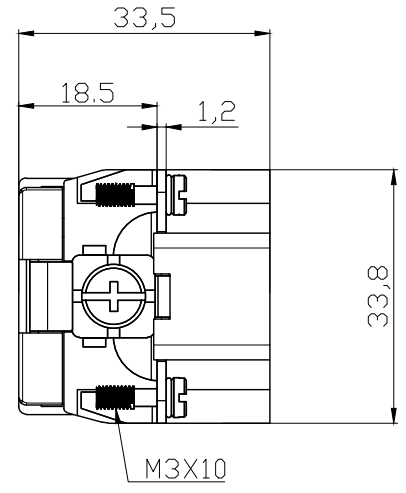

REVISION RECORD				
REV	ECN	DESCRIPTION	DRFT	DATE

DETACHED LISTS	PART NO:		<b>ZJK</b> 浙江昊科电气有限公司 ZHEJIANG HAOKE ELECTRICAL CO.,LTD		
	APPD:		NAME: HEE-046-MC		
	CHKD:		TITLE: ASSEMBLY DRAWING		
	DRFT: QWF 2017/06/20		REV	HK-1	
	 THIRD ANGLE PROJECTION		DRAWING NO: HEE-046-MC	SHEET	1/1
		 MM (INCH)	DO NOT SCALE DRAWING	SCALE	1:1