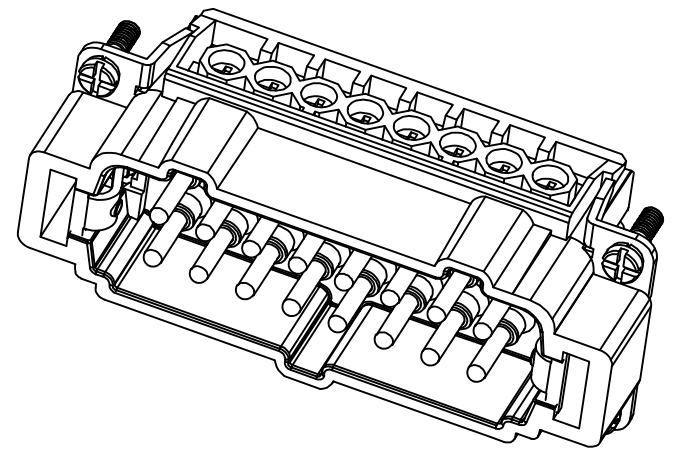

8 7 6 5 4 3 2 1

REVISION RECORD				
REV	ECN	DESCRIPTION	DRFT	DATE

DETACHED LISTS	PART NO:	ZJK 浙江昊科电气有限公司 ZHEJIANG HAOKE ELECTRICAL CO.,LTD			
	APPD:	NAME: HE-016-M			
	CHKD:	TITLE: ASSEMBLY DRAWING			
	DRFT: QWF	DRAWING NO: HE-016-M		REV	HK-1
	 THIRD ANGLE PROJECTION	DRAWING NO: HE-016-M		SHEET	1/1
	 MM (INCH) DO NOT SCALE DRAWING		SCALE	1:1	