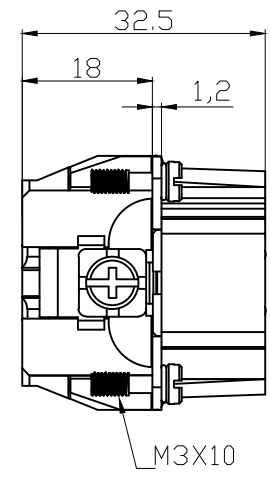

8 7 6 5 4 3 2 1

REVISION RECORD				
REV	ECN	DESCRIPTION	DRFT	DATE

DETACHED LISTS	PART NO:	ZJK 浙江昊科电气有限公司 ZHEJIANG HAOKE ELECTRICAL CO.,LTD			
	APPD:	NAME: HE-016-M			
	CHKD:	TITLE: ASSEMBLY DRAWING			
	DRFT: QWF	DRAWING NO: HE-016-M		REV	HK-1
	 THIRD ANGLE PROJECTION	DRAWING NO: HE-016-M		SHEET	1/1
	 MM (INCH) DO NOT SCALE DRAWING		SCALE	1:1	

8 7 6 5 4 3 2 1