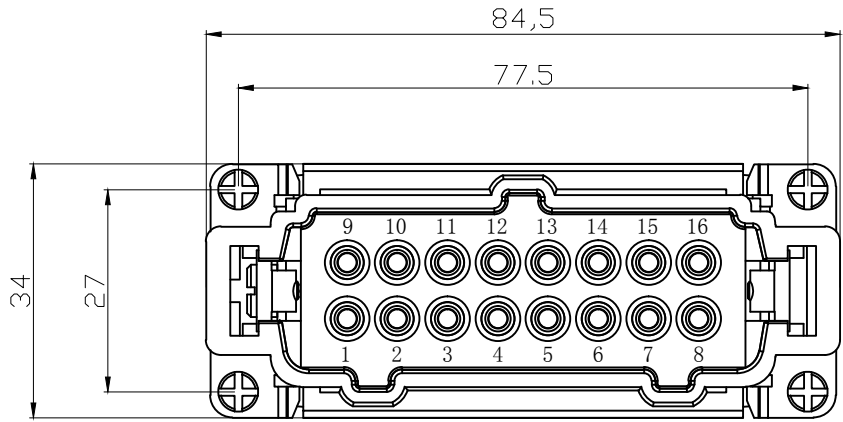

8 7 6 5 4 3 2 1

REVISION RECORD				
REV	ECN	DESCRIPTION	DRFT	DATE

DETACHED LISTS	PART NO:	ZJK 浙江昊科电气有限公司 ZHEJIANG HAOKE ELECTRICAL CO.,LTD			
	APPD:	NAME: HE-016-M			
	CHKD:	TITLE: ASSEMBLY DRAWING			
	DRFT: QWF	DRAWING NO: HE-016-M		REV	HK-1
	 THIRD ANGLE PROJECTION	DRAWING NO: HE-016-M		SHEET	1/1
	 MM (INCH) DO NOT SCALE DRAWING		SCALE	1:1	

8 7 6 5 4 3 2 1