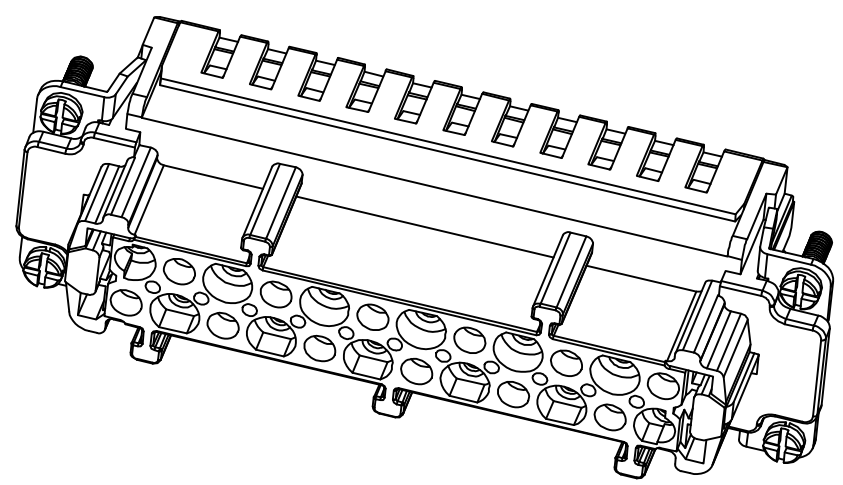

REVISION RECORD				
REV	ECN	DESCRIPTION	DRFT	DATE

DETACHED LISTS	PART NO:	<b>ZJK</b> 浙江昊科电气有限公司 ZHEJIANG HAOKE ELECTRICAL CO.,LTD			
	APPD:	NAME: HE-024-FS			
	CHKD:	TITLE: ASSEMBLY DRAWING		REV	HK-1
	DRFT: QWF 2017/03/25	DRAWING NO: HE-024-FS		SHEET	1/1
 THIRD ANGLE PROJECTION		 MM (INCH)	DO NOT SCALE DRAWING	SCALE	1:1