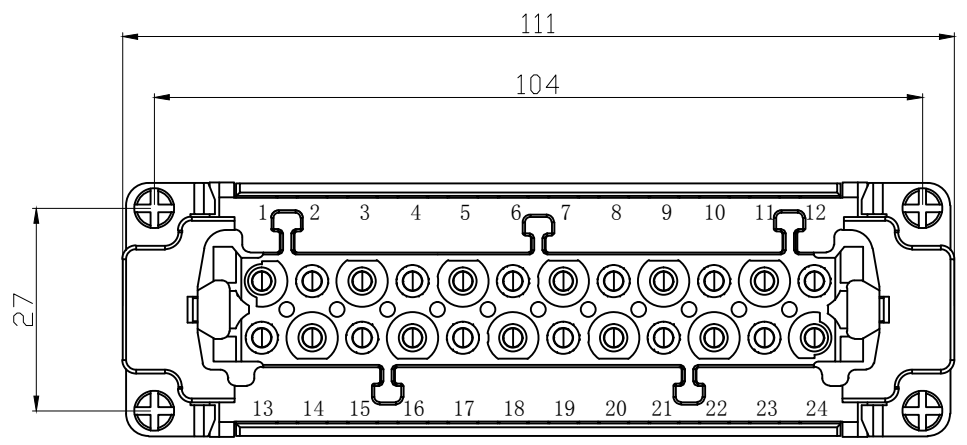

REVISION RECORD				
REV	ECN	DESCRIPTION	DRFT	DATE

DETACHED LISTS	PART NO:	<b>ZJK</b> 浙江昊科电气有限公司 ZHEJIANG HAOKE ELECTRICAL CO.,LTD			
	APPD:	NAME: HE-024-FS			
	CHKD:	TITLE: ASSEMBLY DRAWING		REV	HK-1
	DRFT: QWF 2017/03/25	DRAWING NO: HE-024-FS		SHEET	1/1
 THIRD ANGLE PROJECTION		 MM (INCH)	DO NOT SCALE DRAWING	SCALE	1:1