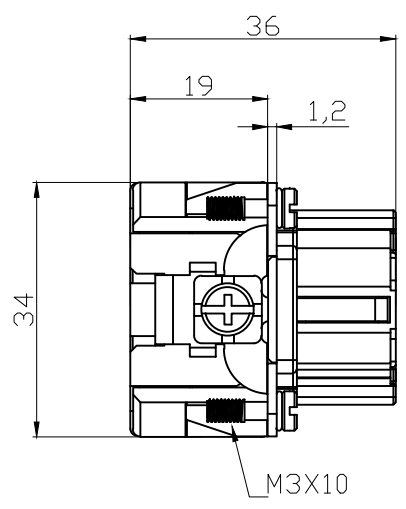

REVISION RECORD				
REV	ECN	DESCRIPTION	DRFT	DATE

DETACHED LISTS	PART NO:	<b>ZJK</b> 浙江昊科电气有限公司 ZHEJIANG HAOKE ELECTRICAL CO.,LTD			
	APPD:	NAME: HE-024-FS			
	CHKD:	TITLE: ASSEMBLY DRAWING		REV	HK-1
	DRFT: QWF 2017/03/25	DRAWING NO: HE-024-FS		SHEET	1/1
 THIRD ANGLE PROJECTION		 MM (INCH)	DO NOT SCALE DRAWING	SCALE	1:1