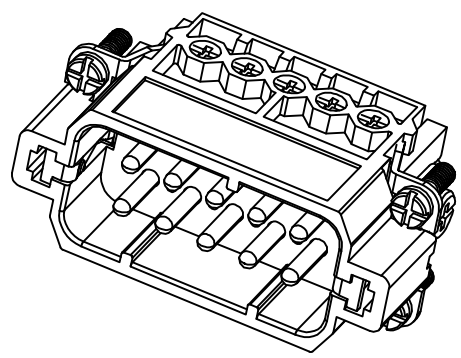

REVISION RECORD				
REV	ECN	DESCRIPTION	DRFT	DATE

DETACHED LISTS	PART NO:	 浙江昊科电气有限公司 ZHEJIANG HAOKE ELECTRICAL CO.,LTD			
	APPD:	NAME: HA-010-M			
	CHKD:				
	DRFT: QWF 2017/07/10	TITLE: ASSEMBLY DRAWING	REV	HK-1	
	 THIRD ANGLE PROJECTION	DRAWING NO: HA-010-M	SHEET	1/1	
	 MM (INCH)	DO NOT SCALE DRAWING	SCALE	1:1	