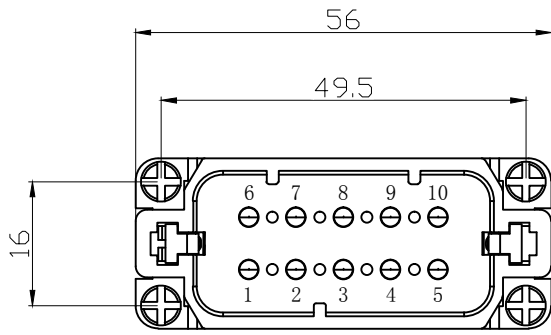

REVISION RECORD				
REV	ECN	DESCRIPTION	DRFT	DATE

DETACHED LISTS	PART NO:	 浙江昊科电气有限公司 ZHEJIANG HAOKE ELECTRICAL CO.,LTD			
	APPD:	NAME: HA-010-M			
	CHKD:				
	DRFT: QWF 2017/07/10	TITLE: ASSEMBLY DRAWING	REV	HK-1	
	 THIRD ANGLE PROJECTION	DRAWING NO: HA-010-M	SHEET	1/1	
	 MM (INCH)	DO NOT SCALE DRAWING	SCALE	1:1	