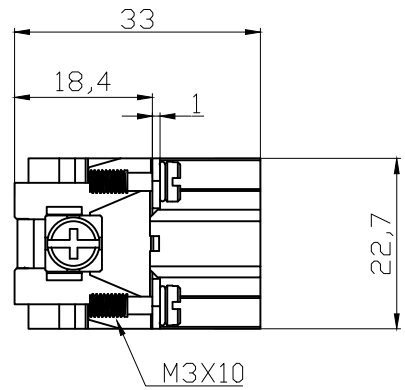

REVISION RECORD				
REV	ECN	DESCRIPTION	DRFT	DATE

DETACHED LISTS	PART NO:	 浙江昊科电气有限公司 ZHEJIANG HAOKE ELECTRICAL CO.,LTD			
	APPD:	NAME: HA-010-M			
	CHKD:				
	DRFT: QWF 2017/07/10	TITLE: ASSEMBLY DRAWING	REV	HK-1	
	 THIRD ANGLE PROJECTION	DRAWING NO: HA-010-M	SHEET	1/1	
	 MM (INCH)	DO NOT SCALE DRAWING	SCALE	1:1	