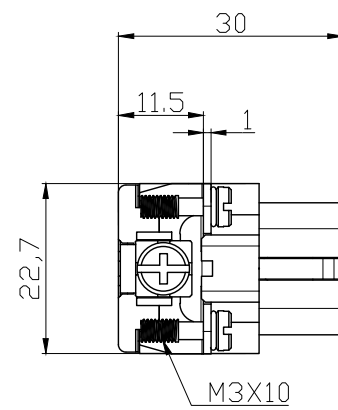

REVISION RECORD				
REV	ECN	DESCRIPTION	DRFT	DATE

DETACHED LISTS	PART NO:	浙江昊科电气有限公司 ZHEJIANG HAOKE ELECTRICAL CO.,LTD			
	APPD:	NAME: HA-016-FC			
	CHKD:	TITLE: ASSEMBLY DRAWING			
	DRFT: QWF 2017/07/13	REV	HK-1		
	 THIRD ANGLE PROJECTION	DRAWING NO: HA-016-FC	SHEET	1/1	
	 DO NOT SCALE DRAWING	SCALE	1:1		