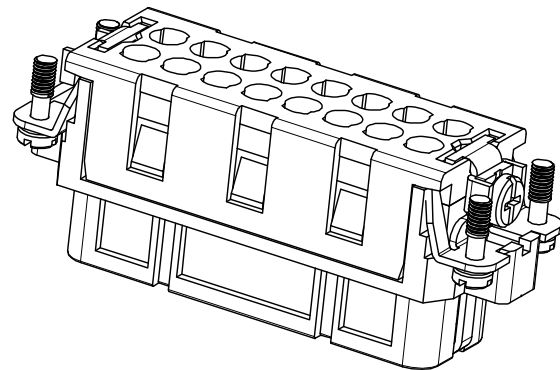

REVISION RECORD				
REV	ECN	DESCRIPTION	DRFT	DATE

DETACHED LISTS	PART NO:	浙江昊科电气有限公司 ZHEJIANG HAOKE ELECTRICAL CO.,LTD			
	APPD:	NAME: HA-016-FC			
	CHKD:	TITLE: ASSEMBLY DRAWING			
	DRFT: QWF 2017/07/13	REV	HK-1		
	 THIRD ANGLE PROJECTION	DRAWING NO: HA-016-FC	SHEET	1/1	
	 DO NOT SCALE DRAWING	SCALE	1:1		