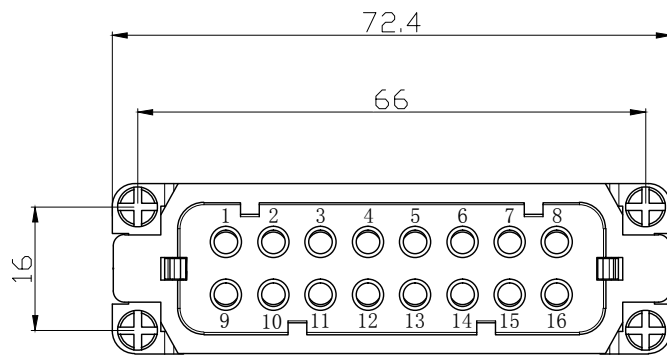

REVISION RECORD				
REV	ECN	DESCRIPTION	DRFT	DATE

DETACHED LISTS	PART NO:	浙江昊科电气有限公司 ZHEJIANG HAOKE ELECTRICAL CO.,LTD			
	APPD:	NAME: HA-016-FC			
	CHKD:	TITLE: ASSEMBLY DRAWING			
	DRFT: QWF 2017/07/13	REV	HK-1		
	 THIRD ANGLE PROJECTION	DRAWING NO: HA-016-FC	SHEET	1/1	
	 DO NOT SCALE DRAWING	SCALE	1:1		