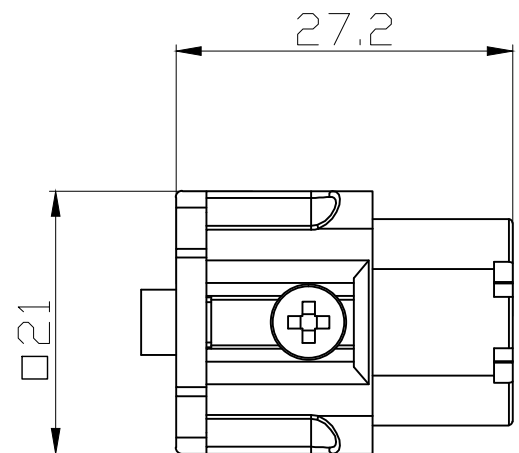

REVISION RECORD				
REV	ECN	DESCRIPTION	DRFT	DATE

DETACHED LISTS	PART NO:	浙江昊科电气有限公司 ZHEJIANG HAOKE ELECTRICAL CO.,LTD			
	APPD:	NAME: HA-004-F			
	CHKD:				
	DRFT: QWF 2017/07/10	TITLE: ASSEMBLY DRAWING	REV	HK-1	
	 THIRD ANGLE PROJECTION	DRAWING NO: HA-004-F	SHEET	1/1	
	 MM (INCH)	DO NOT SCALE DRAWING	SCALE	2:1	