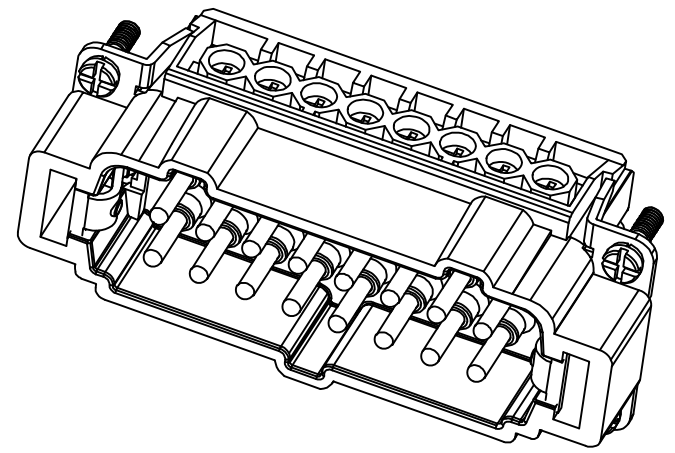

REVISION RECORD				
REV	ECN	DESCRIPTION	DRFT	DATE

DETACHED LISTS	PART NO:	 浙江昊科电气有限公司 ZHEJIANG HAOKE ELECTRICAL CO.,LTD			
	APPD:	NAME: HE-016-M (17-32)			
	CHKD:	TITLE: ASSEMBLY DRAWING			
	DRFT: QWF	DRAWING NO: HE-016-M (17-32)		REV	HK-1
	 THIRD ANGLE PROJECTION	 MM (INCH)	DO NOT SCALE DRAWING	SHEET	1/1
		SCALE	1:1		