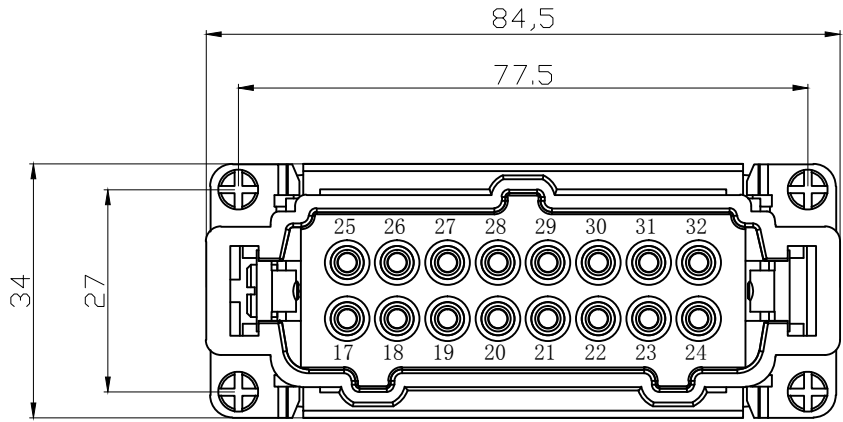

REVISION RECORD				
REV	ECN	DESCRIPTION	DRFT	DATE

DETACHED LISTS	PART NO:	 浙江昊科电气有限公司 ZHEJIANG HAOKE ELECTRICAL CO.,LTD			
	APPD:	NAME: HE-016-M (17-32)			
	CHKD:	TITLE: ASSEMBLY DRAWING			
	DRFT: QWF	DRAWING NO: HE-016-M (17-32)		REV	HK-1
	 THIRD ANGLE PROJECTION	 MM (INCH)	DO NOT SCALE DRAWING	SHEET	1/1
		SCALE	1:1		