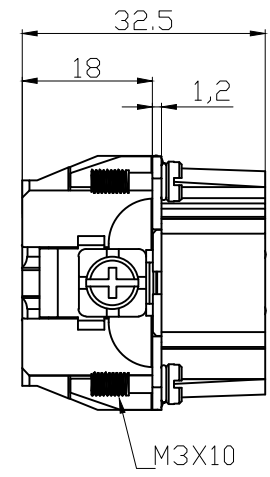

REVISION RECORD				
REV	ECN	DESCRIPTION	DRFT	DATE

DETACHED LISTS	PART NO:	 浙江昊科电气有限公司 ZHEJIANG HAOKE ELECTRICAL CO.,LTD			
	APPD:	NAME: HE-016-M (17-32)			
	CHKD:	TITLE: ASSEMBLY DRAWING			
	DRFT: QWF	DRAWING NO: HE-016-M (17-32)		REV	HK-1
	 THIRD ANGLE PROJECTION	 MM (INCH)	DO NOT SCALE DRAWING	SHEET	1/1
		SCALE	1:1		