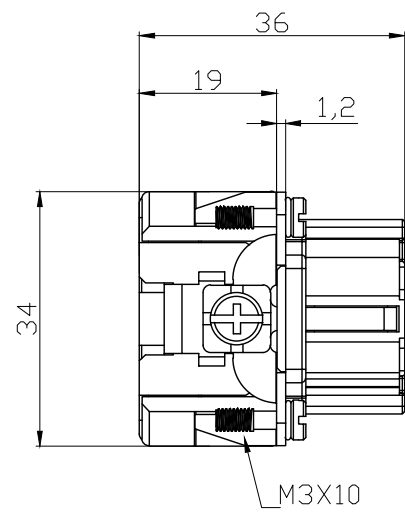

REVISION RECORD				
REV	ECN	DESCRIPTION	DRFT	DATE

DETACHED LISTS	PART NO:	浙江昊科电气有限公司 ZHEJIANG HAOKE ELECTRICAL CO.,LTD			
	APPD:	NAME: HE-024-FC			
	CHKD:	TITLE: ASSEMBLY DRAWING		REV	HK-1
	DRFT: QWF	DRAWING NO: HE-024-FC		SHEET	1/1
	 THIRD ANGLE PROJECTION	 MM (INCH)	DO NOT SCALE DRAWING	SCALE	1:1