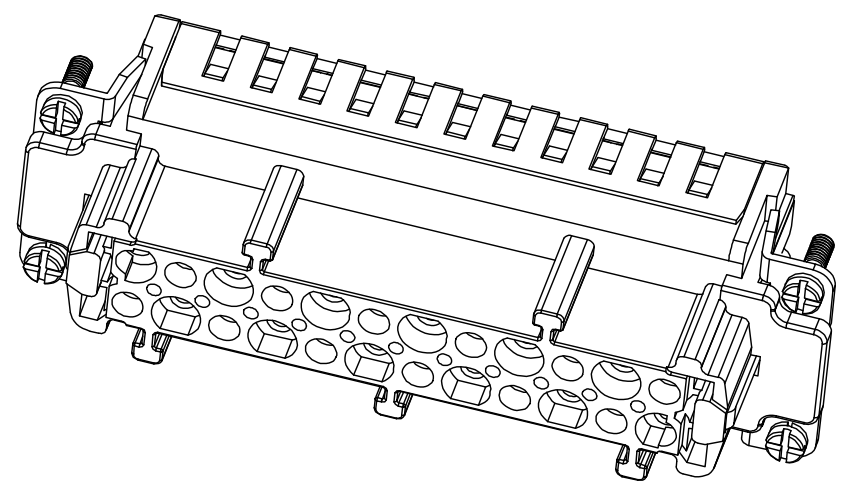

REVISION RECORD				
REV	ECN	DESCRIPTION	DRFT	DATE

DETACHED LISTS	PART NO:	浙江昊科电气有限公司 ZHEJIANG HAOKE ELECTRICAL CO.,LTD			
	APPD:	NAME: HE-024-FC			
	CHKD:	TITLE: ASSEMBLY DRAWING		REV	HK-1
	DRFT: QWF	DRAWING NO: HE-024-FC		SHEET	1/1
	 THIRD ANGLE PROJECTION	 MM (INCH)	DO NOT SCALE DRAWING	SCALE	1:1