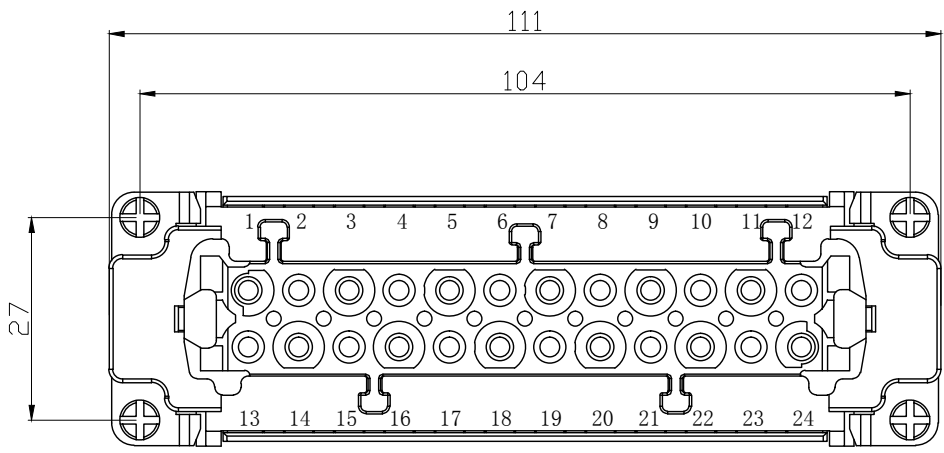

REVISION RECORD				
REV	ECN	DESCRIPTION	DRFT	DATE

DETACHED LISTS	PART NO:	浙江昊科电气有限公司 ZHEJIANG HAOKE ELECTRICAL CO.,LTD			
	APPD:	NAME: HE-024-FC			
	CHKD:	TITLE: ASSEMBLY DRAWING		REV	HK-1
	DRFT: QWF	DRAWING NO: HE-024-FC		SHEET	1/1
	 THIRD ANGLE PROJECTION	 MM (INCH)	DO NOT SCALE DRAWING	SCALE	1:1