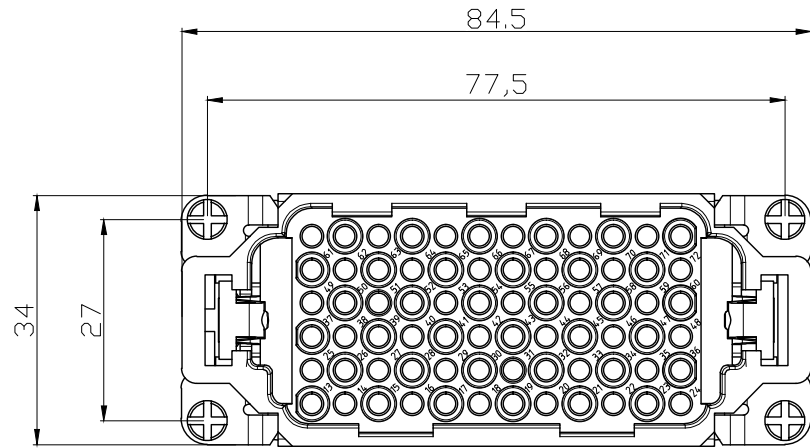

REVISION RECORD				
REV	ECN	DESCRIPTION	DRFT	DATE

DETACHED LISTS	PART NO:	浙江昊科电气有限公司 ZHEJIANG HAOKE ELECTRICAL CO., LTD			
	APPD:	NAME: HDD-072-MC			
	CHKD:	TITLE: ASSEMBLY DRAWING		REV	HK-1
	DRFT:	DRAWING NO: HDD-072-MC		SHEET	1/1
 THIRD ANGLE PROJECTION		 MM (INCH)	DO NOT SCALE DRAWING	SCALE	1:1