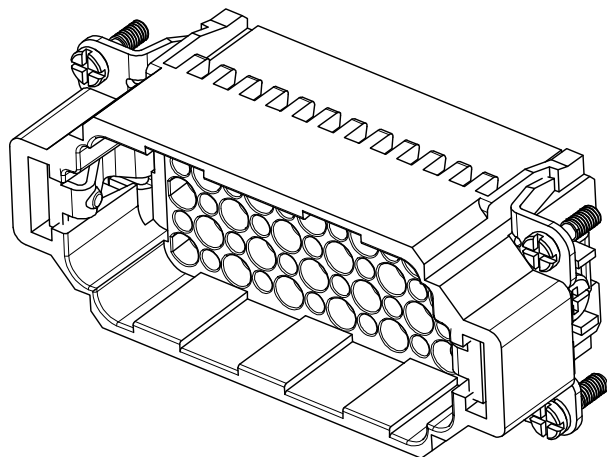

REVISION RECORD				
REV	ECN	DESCRIPTION	DRFT	DATE

DETACHED LISTS	PART NO:	浙江昊科电气有限公司 ZHEJIANG HAOKE ELECTRICAL CO., LTD			
	APPD:	NAME: HDD-072-MC			
	CHKD:	TITLE: ASSEMBLY DRAWING		REV	HK-1
	DRFT:	DRAWING NO: HDD-072-MC		SHEET	1/1
 THIRD ANGLE PROJECTION		 MM (INCH)	DO NOT SCALE DRAWING	SCALE	1:1