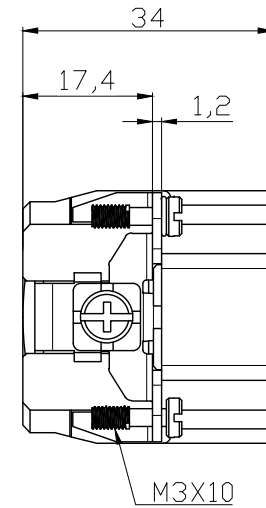

REVISION RECORD				
REV	ECN	DESCRIPTION	DRFT	DATE

DETACHED LISTS	PART NO:	浙江昊科电气有限公司 ZHEJIANG HAOKE ELECTRICAL CO., LTD			
	APPD:	NAME: HDD-072-MC			
	CHKD:	TITLE: ASSEMBLY DRAWING		REV	HK-1
	DRFT:	DRAWING NO: HDD-072-MC		SHEET	1/1
 THIRD ANGLE PROJECTION		 MM (INCH)	DO NOT SCALE DRAWING	SCALE	1:1