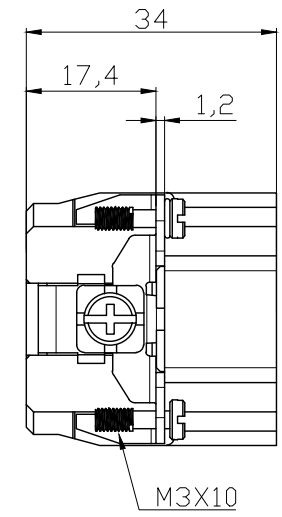

REVISION RECORD				
REV	ECN	DESCRIPTION	DRFT	DATE

DETACHED LISTS	PART NO:	浙江昊科电气有限公司 ZHEJIANG HAOKE ELECTRICAL CO., LTD			
	APPD:	NAME: HDD-042-MC			
	CHKD:				
	DRFT:	TITLE: ASSEMBLY DRAWING		REV	HK-1
	 THIRD ANGLE PROJECTION		DRAWING NO: HDD-042-MC	SHEET	1/1
		 MM (INCH)	DO NOT SCALE DRAWING	SCALE 1:1	