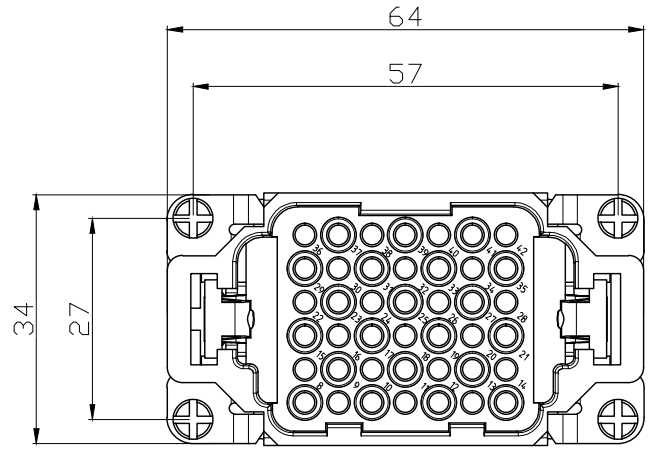

REVISION RECORD				
REV	ECN	DESCRIPTION	DRFT	DATE

DETACHED LISTS	PART NO:	浙江昊科电气有限公司 ZHEJIANG HAOKE ELECTRICAL CO., LTD			
	APPD:	NAME: HDD-042-MC			
	CHKD:				
	DRFT:	TITLE: ASSEMBLY DRAWING		REV	HK-1
	 THIRD ANGLE PROJECTION		DRAWING NO: HDD-042-MC	SHEET	1/1
		 MM (INCH)	DO NOT SCALE DRAWING	SCALE 1:1	