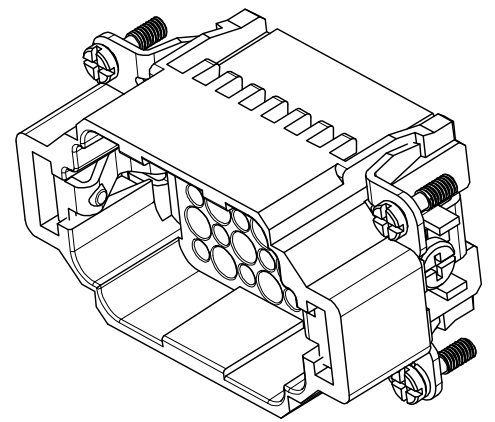

REVISION RECORD				
REV	ECN	DESCRIPTION	DRFT	DATE

DETACHED LISTS	PART NO:	浙江昊科电气有限公司 ZHEJIANG HAOKE ELECTRICAL CO., LTD			
	APPD:	NAME: HDD-042-MC			
	CHKD:				
	DRFT:	TITLE: ASSEMBLY DRAWING		REV	HK-1
	 THIRD ANGLE PROJECTION		DRAWING NO: HDD-042-MC	SHEET	1/1
		 MM (INCH)	DO NOT SCALE DRAWING	SCALE 1:1	