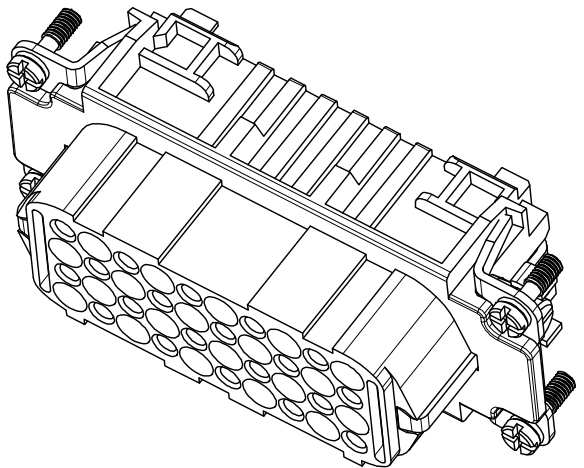

REVISION RECORD				
REV	ECN	DESCRIP TION	DRFT	DATE

DETACHED LISTS	PART NO:	浙江昊科电气有限公司 ZHEJIANG HAOKE ELECTRICAL CO.,LTD			
	APPD:	NAME: HD-040-FC			
	CHKD:				
	DRFT: QWF	TITLE: ASSEMBLY DRAWING	REV	HK-1	
	 THIRD ANGLE PROJECTION	DRAWING NO: HD-040-FC	SHEET	1/1	
		DO NOT SCALE DRAWING	SCALE	1:1	