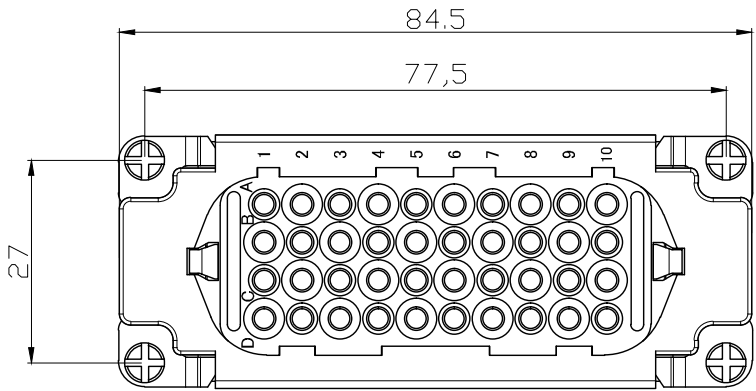

REVISION RECORD				
REV	ECN	DESCRIP TION	DRFT	DATE

DETACHED LISTS	PART NO:	浙江昊科电气有限公司 ZHEJIANG HAOKE ELECTRICAL CO.,LTD			
	APPD:	NAME: HD-040-FC			
	CHKD:				
	DRFT: QWF	TITLE: ASSEMBLY DRAWING	REV	HK-1	
	 THIRD ANGLE PROJECTION	DRAWING NO: HD-040-FC	SHEET	1/1	
		DO NOT SCALE DRAWING	SCALE	1:1	