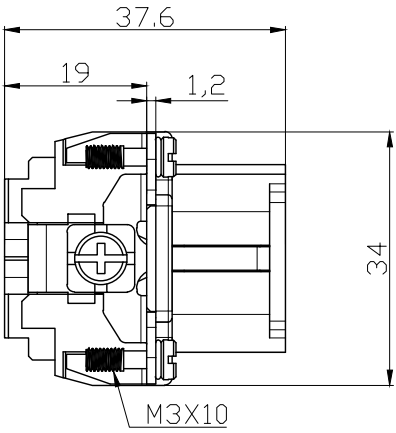

REVISION RECORD				
REV	ECN	DESCRIP TION	DRFT	DATE

DETACHED LISTS	PART NO:	浙江昊科电气有限公司 ZHEJIANG HAOKE ELECTRICAL CO.,LTD			
	APPD:	NAME: HD-040-FC			
	CHKD:				
	DRFT: QWF	TITLE: ASSEMBLY DRAWING	REV	HK-1	
	 THIRD ANGLE PROJECTION	DRAWING NO: HD-040-FC	SHEET	1/1	
		DO NOT SCALE DRAWING	SCALE	1:1	