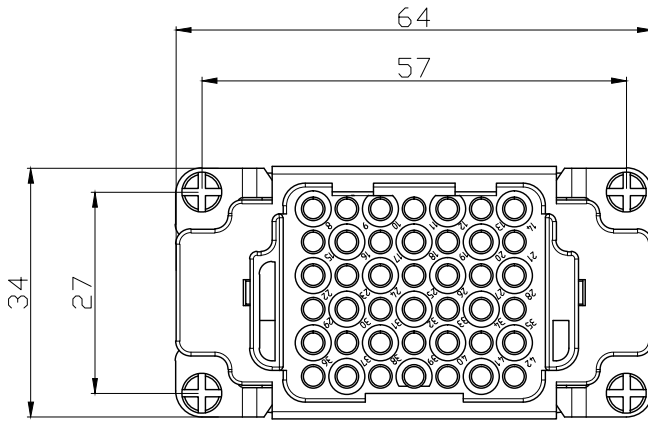

REVISION RECORD				
REV	ECN	DESCRIPTION	DRFT	DATE

DETACHED LISTS	PART NO:	浙江昊科电气有限公司 ZHEJIANG HAOKE ELECTRICAL CO., LTD			
	APPD:	NAME: HDD-042-FC			
	CHKD:				
	DRFT:	TITLE: ASSEMBLY DRAWING	REV	HK-1	
	 THIRD ANGLE PROJECTION	DRAWING NO: HDD-042-FC	SHEET	1/1	
		DO NOT SCALE DRAWING	SCALE	1:1	