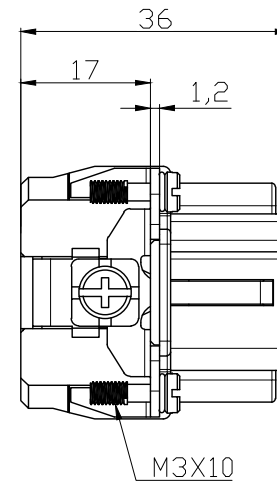

REVISION RECORD				
REV	ECN	DESCRIPTION	DRFT	DATE

DETACHED LISTS	PART NO:	浙江昊科电气有限公司 ZHEJIANG HAOKE ELECTRICAL CO., LTD			
	APPD:	NAME: HDD-042-FC			
	CHKD:				
	DRFT:	TITLE: ASSEMBLY DRAWING	REV	HK-1	
	 THIRD ANGLE PROJECTION	DRAWING NO: HDD-042-FC	SHEET	1/1	
		DO NOT SCALE DRAWING	SCALE	1:1	