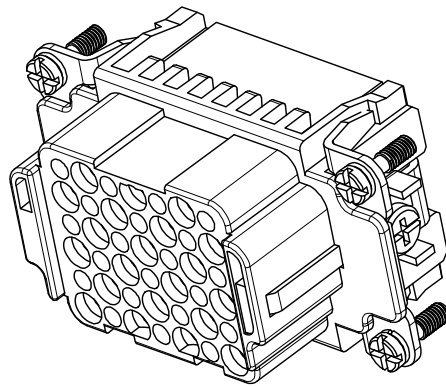

REVISION RECORD				
REV	ECN	DESCRIPTION	DRFT	DATE

DETACHED LISTS	PART NO:	浙江昊科电气有限公司 ZHEJIANG HAOKE ELECTRICAL CO., LTD			
	APPD:	NAME: HDD-042-FC			
	CHKD:				
	DRFT:	TITLE: ASSEMBLY DRAWING	REV	HK-1	
	 THIRD ANGLE PROJECTION	DRAWING NO: HDD-042-FC	SHEET	1/1	
		DO NOT SCALE DRAWING	SCALE	1:1	