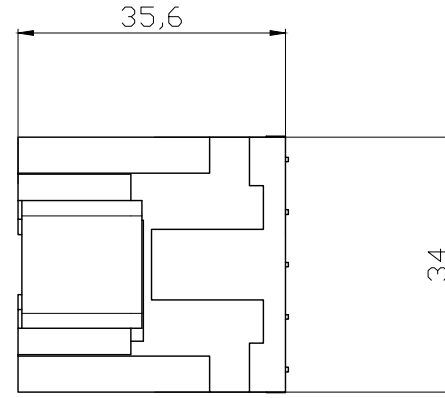

REVISION RECORD				
REV	ECN	DESCRIPTION	DRFT	DATE

DETACHED LISTS	PART NO:	 浙江昊科电气有限公司 ZHEJIANG HAOKE ELECTRICAL CO.,LTD			
	APPD:	NAME: HK-008/24-MC			
	CHKD:				
	DRFT: QWF 2017/08/29	TITLE: ASSEMBLY DRAWING	REV	HK-1	
	 THIRD ANGLE PROJECTION	DRAWING NO: HK-008/24-MC	SHEET	1/1	
	 MM (INCH)	DO NOT SCALE DRAWING	SCALE	1:1	