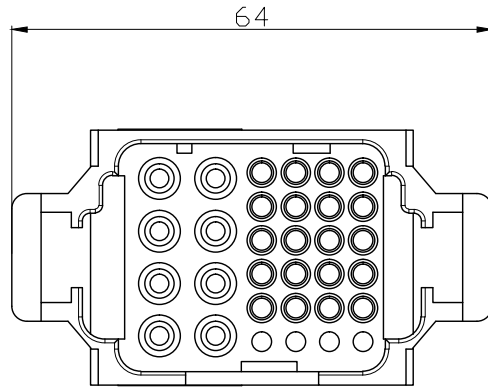

REVISION RECORD				
REV	ECN	DESCRIPTION	DRFT	DATE

DETACHED LISTS	PART NO:	 浙江昊科电气有限公司 ZHEJIANG HAOKE ELECTRICAL CO.,LTD			
	APPD:	NAME: HK-008/24-MC			
	CHKD:				
	DRFT: QWF 2017/08/29	TITLE: ASSEMBLY DRAWING	REV	HK-1	
	 THIRD ANGLE PROJECTION	DRAWING NO: HK-008/24-MC	SHEET	1/1	
	 MM (INCH)	DO NOT SCALE DRAWING	SCALE	1:1	