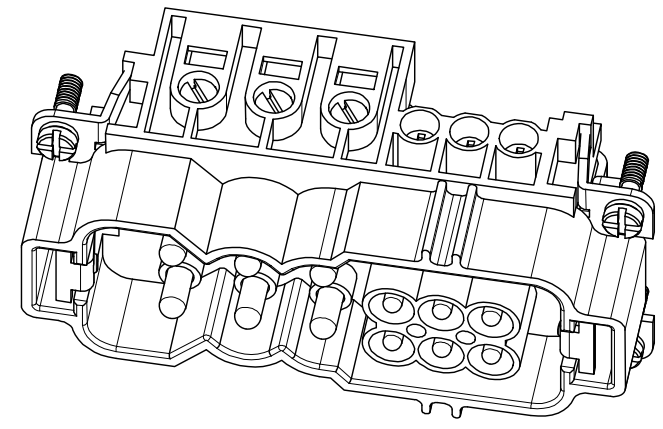

REVISION RECORD				
REV	ECN	DESCRIPTION	DRFT	DATE

DETACHED LISTS	PART NO:	ZJK 浙江昊科电气有限公司 ZHEJIANG HAOKE ELECTRICAL CO.,LTD			
	APPD:	NAME: HWK-006/6-M			
	CHKD:	TITLE: ASSEMBLY DRAWING			
	DRFT: QWF	DRAWING NO: HWK-006/6-M		REV	HK-1
	THIRD ANGLE PROJECTION		MM (INCH)	DO NOT SCALE DRAWING	SHEET 1/1
			SCALE	1:1	