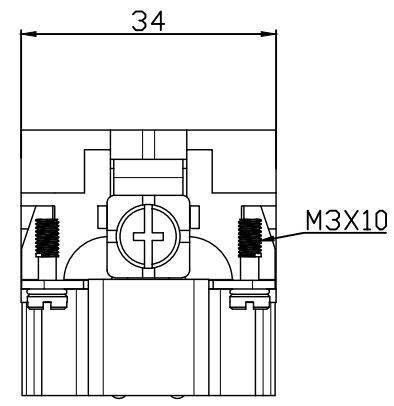

REVISION RECORD				
REV	ECN	DESCRIPTION	DRFT	DATE

DETACHED LISTS	PART NO:	ZJK 浙江昊科电气有限公司 ZHEJIANG HAOKE ELECTRICAL CO.,LTD			
	APPD:	NAME: HWK-006/6-M			
	CHKD:	TITLE: ASSEMBLY DRAWING			
	DRFT: QWF	DRAWING NO: HWK-006/6-M		REV	HK-1
	THIRD ANGLE PROJECTION		MM (INCH)	DO NOT SCALE DRAWING	SHEET 1/1
			SCALE	1:1	