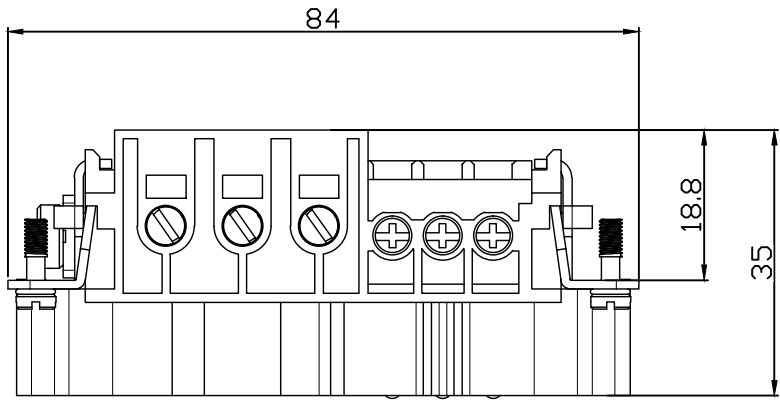

REVISION RECORD				
REV	ECN	DESCRIPTION	DRFT	DATE

DETACHED LISTS	PART NO:	ZJK 浙江昊科电气有限公司 ZHEJIANG HAOKE ELECTRICAL CO.,LTD			
	APPD:	NAME: HWK-006/6-M			
	CHKD:	TITLE: ASSEMBLY DRAWING			
	DRFT: QWF	DRAWING NO: HWK-006/6-M		REV	HK-1
	THIRD ANGLE PROJECTION		MM (INCH)	DO NOT SCALE DRAWING	SHEET 1/1
			SCALE	1:1	