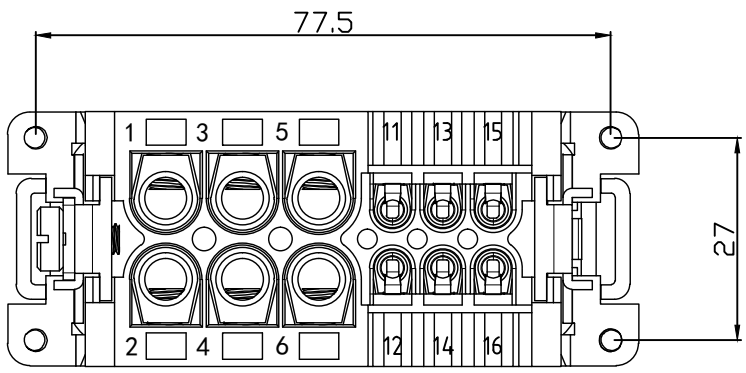

REVISION RECORD				
REV	ECN	DESCRIPTION	DRFT	DATE

DETACHED LISTS	PART NO:	ZJK 浙江昊科电气有限公司 ZHEJIANG HAOKE ELECTRICAL CO.,LTD			
	APPD:	NAME: HWK-006/6-M			
	CHKD:	TITLE: ASSEMBLY DRAWING			
	DRFT: QWF	DRAWING NO: HWK-006/6-M		REV	HK-1
	THIRD ANGLE PROJECTION		MM (INCH)	DO NOT SCALE DRAWING	SHEET 1/1
			SCALE	1:1	