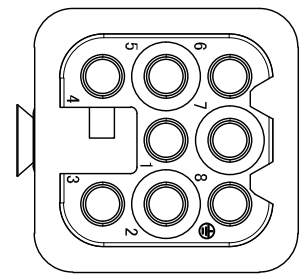

REVISION RECORD				
REV	ECN	DESCRIPTION	DRFT	DATE

DETACHED LISTS	PART NO:	浙江昊科电气有限公司 ZHEJIANG HAOKE ELECTRICAL CO.,LTD			
	APPD:	NAME: HD-008-FC			
	CHKD:	TITLE: ASSEMBLY DRAWING			
	DRFT: QWF	REV	HK-1		
	THIRD ANGLE PROJECTION	DRAWING NO: HD-008-FC	SHEET	1/1	
	MM (INCH)	DO NOT SCALE DRAWING	SCALE	2:1	