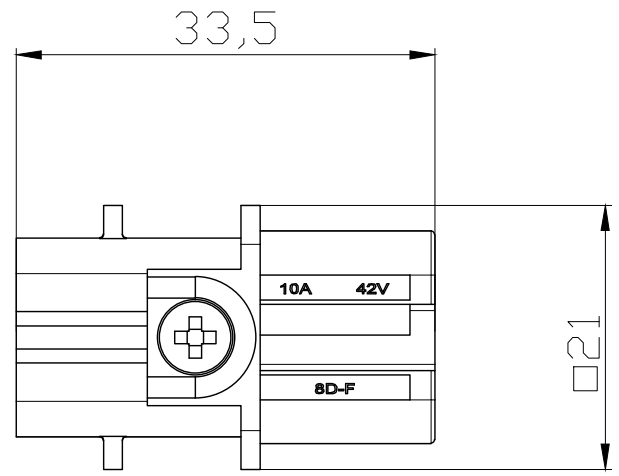

REVISION RECORD				
REV	ECN	DESCRIPTION	DRFT	DATE

DETACHED LISTS	PART NO:	浙江昊科电气有限公司 ZHEJIANG HAOKE ELECTRICAL CO.,LTD			
	APPD:	NAME: HD-008-FC			
	CHKD:	TITLE: ASSEMBLY DRAWING			
	DRFT: QWF	REV	HK-1		
	THIRD ANGLE PROJECTION	DRAWING NO: HD-008-FC	SHEET	1/1	
	MM (INCH)	DO NOT SCALE DRAWING	SCALE	2:1	