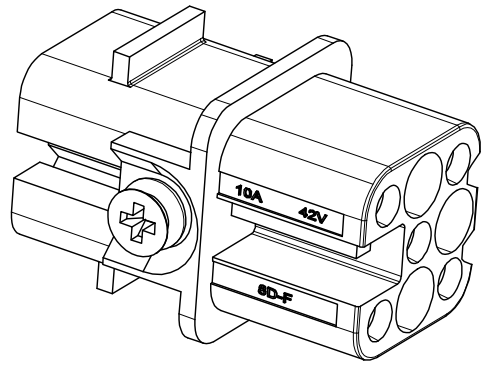

REVISION RECORD				
REV	ECN	DESCRIPTION	DRFT	DATE

DETACHED LISTS	PART NO:	浙江昊科电气有限公司 ZHEJIANG HAOKE ELECTRICAL CO.,LTD			
	APPD:	NAME: HD-008-FC			
	CHKD:	TITLE: ASSEMBLY DRAWING			
	DRFT: QWF	REV	HK-1		
	THIRD ANGLE PROJECTION	DRAWING NO: HD-008-FC	SHEET	1/1	
	MM (INCH)	DO NOT SCALE DRAWING	SCALE	2:1	