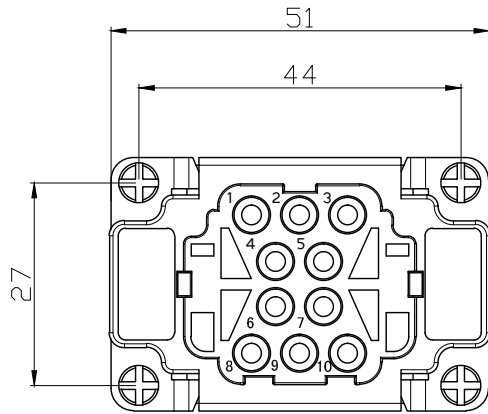

REVISION RECORD				
REV	ECN	DESCRIPTION	DRFT	DATE

DETACHED LISTS	PART NO:	浙江昊科电气有限公司 ZHEJIANG HAOKE ELECTRICAL CO.,LTD			
	APPD:	NAME: HE E-010-FC			
	CHKD:				
	DRFT: QWF 2017/06/18	TITLE: ASSEMBLY DRAWING	REV	HK-1	
	 THIRD ANGLE PROJECTION	DRAWING NO: HE E-010-FC	SHEET	1/1	
	 DO NOT SCALE DRAWING	SCALE	1:1		