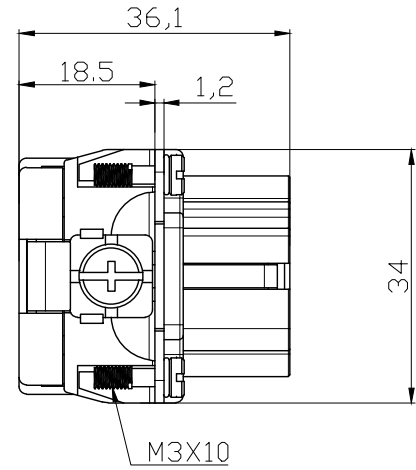

REVISION RECORD				
REV	ECN	DESCRIPTION	DRFT	DATE

DETACHED LISTS	PART NO:	浙江昊科电气有限公司 ZHEJIANG HAOKE ELECTRICAL CO.,LTD			
	APPD:	NAME: HE E-010-FC			
	CHKD:				
	DRFT: QWF 2017/06/18	TITLE: ASSEMBLY DRAWING	REV	HK-1	
	 THIRD ANGLE PROJECTION	DRAWING NO: HE E-010-FC	SHEET	1/1	
	 DO NOT SCALE DRAWING	SCALE	1:1		