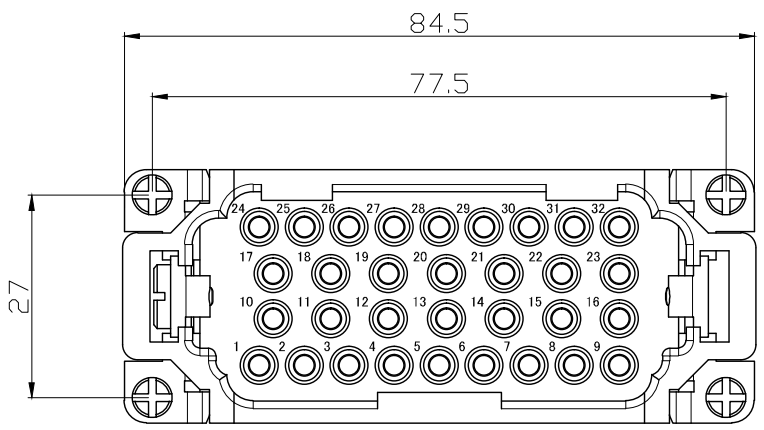

REVISION RECORD				
REV	ECN	DESCRIPTION	DRFT	DATE

DETACHED LISTS	PART NO:	浙江昊科电气有限公司 ZHEJIANG HAOKE ELECTRICAL CO.,LTD			
	APPD:	NAME: HEE-032-MC			
	CHKD:				
	DRFT: QWF 2017/06/20	TITLE: ASSEMBLY DRAWING	REV	HK-1	
	 THIRD ANGLE PROJECTION	DRAWING NO: HEE-032-MC	SHEET	1/1	
	 MM (INCH)	DO NOT SCALE DRAWING	SCALE	1:1	