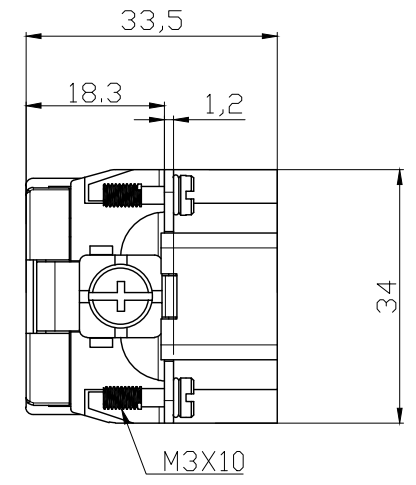

REVISION RECORD				
REV	ECN	DESCRIPTION	DRFT	DATE

DETACHED LISTS	PART NO:	浙江昊科电气有限公司 ZHEJIANG HAOKE ELECTRICAL CO.,LTD			
	APPD:	NAME: HEE-032-MC			
	CHKD:				
	DRFT: QWF 2017/06/20	TITLE: ASSEMBLY DRAWING	REV	HK-1	
	 THIRD ANGLE PROJECTION	DRAWING NO: HEE-032-MC	SHEET	1/1	
	 MM (INCH)	DO NOT SCALE DRAWING	SCALE	1:1	