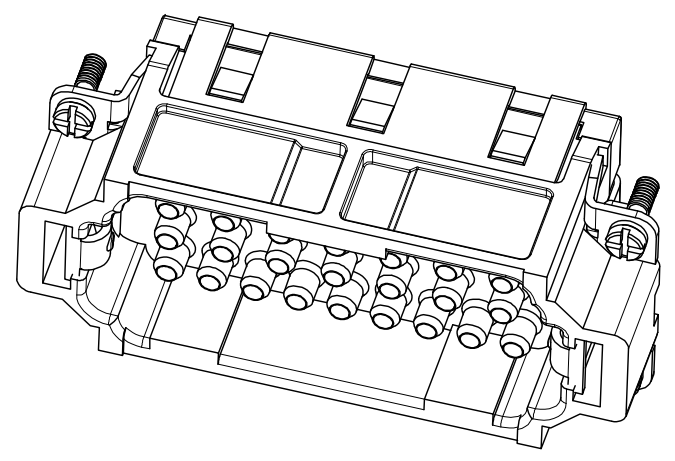

REVISION RECORD				
REV	ECN	DESCRIPTION	DRFT	DATE

DETACHED LISTS	PART NO:	浙江昊科电气有限公司 ZHEJIANG HAOKE ELECTRICAL CO.,LTD			
	APPD:	NAME: HEE-032-MC			
	CHKD:				
	DRFT: QWF 2017/06/20	TITLE: ASSEMBLY DRAWING	REV	HK-1	
	 THIRD ANGLE PROJECTION	DRAWING NO: HEE-032-MC	SHEET	1/1	
	 MM (INCH)	DO NOT SCALE DRAWING	SCALE	1:1	