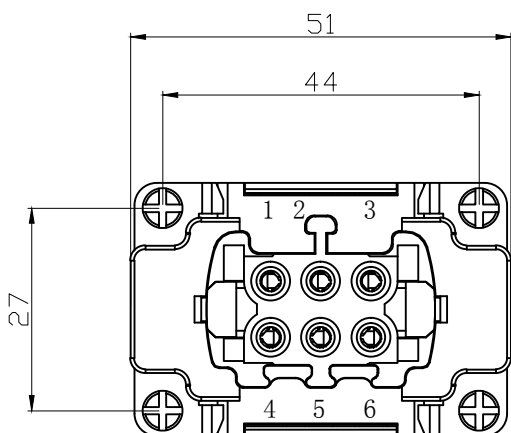

8

7

6

5

4

3

2

1

REVISION RECORD

REV	ECN	DESCRIPTION	DRFT	DATE
-----	-----	-------------	------	------

DETACHED LISTS	PART NO:	ZJK 浙江昊科电气有限公司 ZHEJIANG HAOKE ELECTRICAL CO.,LTD			
	APPD:	NAME: HE-006-FZ			
	CHKD:	TITLE: ASSEMBLY DRAWING			
	DRFT: QWF	REV	HK-1		
	 THIRD ANGLE PROJECTION	DRAWING NO: HE-006-FZ	SHEET	1/1	
	 MM (INCH)	DO NOT SCALE DRAWING	SCALE	1:1	