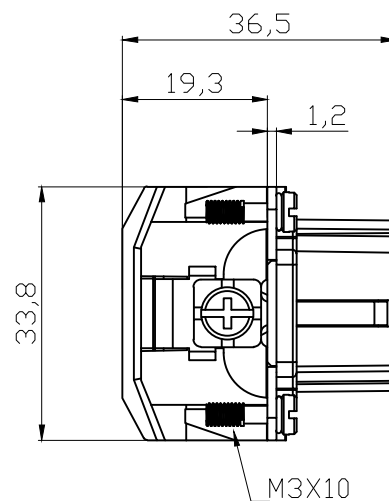

8

7

6

5

4

3

2

1

REVISION RECORD

REV	ECN	DESCRIPTION	DRFT	DATE
-----	-----	-------------	------	------

DETACHED LISTS	PART NO:	ZJK 浙江昊科电气有限公司 ZHEJIANG HAOKE ELECTRICAL CO.,LTD			
	APPD:	NAME: HE-006-FZ			
	CHKD:	TITLE: ASSEMBLY DRAWING			
	DRFT: QWF	REV	HK-1		
	 THIRD ANGLE PROJECTION	DRAWING NO: HE-006-FZ	SHEET	1/1	
	 MM (INCH)	DO NOT SCALE DRAWING	SCALE	1:1	