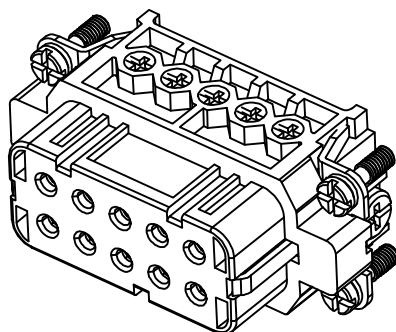

8

7

6

5

4

3

2

1

REVISION RECORD

REV	ECN	DESCRIPTION	DRFT	DATE
-----	-----	-------------	------	------

DETACHED LISTS	PART NO:	浙江昊科电气有限公司 ZHEJIANG HAOKE ELECTRICAL CO.,LTD			
	APPD:	NAME: HA-010-F			
	CHKD:	TITLE: ASSEMBLY DRAWING		REV	HK-1
	DRFT: QWF 2017/07/10	DRAWING NO: HA-010-F		SHEET	1/1
 THIRD ANGLE PROJECTION		 MM (INCH)	DO NOT SCALE DRAWING	SCALE	1:1