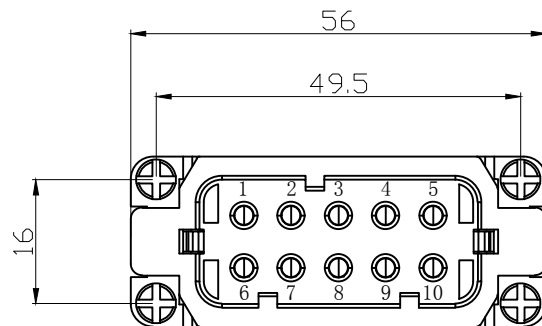

8

7

6

5

4

3

2

1

REVISION RECORD

REV	ECN	DESCRIPTION	DRFT	DATE
-----	-----	-------------	------	------

DETACHED LISTS	PART NO:	浙江昊科电气有限公司 ZHEJIANG HAOKE ELECTRICAL CO.,LTD			
	APPD:	NAME: HA-010-F			
	CHKD:	TITLE: ASSEMBLY DRAWING		REV	HK-1
	DRFT: QWF 2017/07/10	DRAWING NO: HA-010-F		SHEET	1/1
 THIRD ANGLE PROJECTION		 MM (INCH)	DO NOT SCALE DRAWING	SCALE	1:1