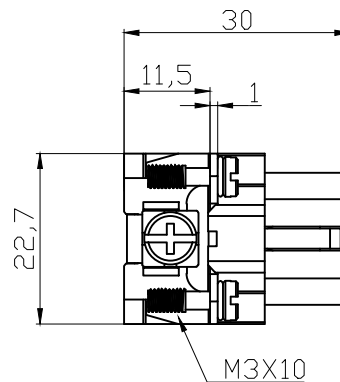

8

7

6

5

4

3

2

1

REVISION RECORD

REV	ECN	DESCRIPTION	DRFT	DATE
-----	-----	-------------	------	------

DETACHED LISTS	PART NO:	浙江昊科电气有限公司 ZHEJIANG HAOKE ELECTRICAL CO.,LTD			
	APPD:	NAME: HA-010-F			
	CHKD:	TITLE: ASSEMBLY DRAWING		REV	HK-1
	DRFT: QWF 2017/07/10	DRAWING NO: HA-010-F		SHEET	1/1
 THIRD ANGLE PROJECTION		 MM (INCH)	DO NOT SCALE DRAWING	SCALE	1:1