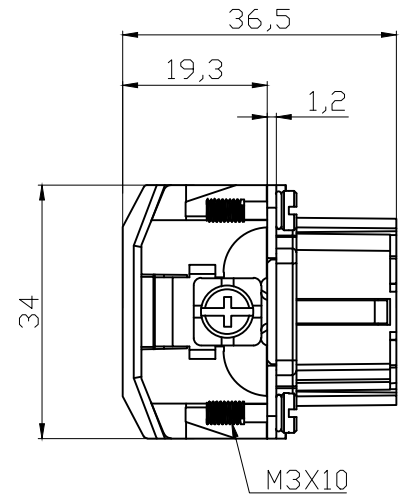

REVISION RECORD				
REV	ECN	DESCRIPTION	DRFT	DATE

DETACHED LISTS	PART NO:	 浙江昊科电气有限公司 ZHEJIANG HAOKE ELECTRICAL CO.,LTD			
	APPD:	NAME: HE-024-FZ (25-48)			
	CHKD:	TITLE: ASSEMBLY DRAWING			
	DRFT: QWF	DRAWING NO: HE-024-FZ (25-48)		REV	HK-1
	 THIRD ANGLE PROJECTION	 MM (INCH)	DO NOT SCALE DRAWING	SHEET	1/1
		SCALE	1:1		