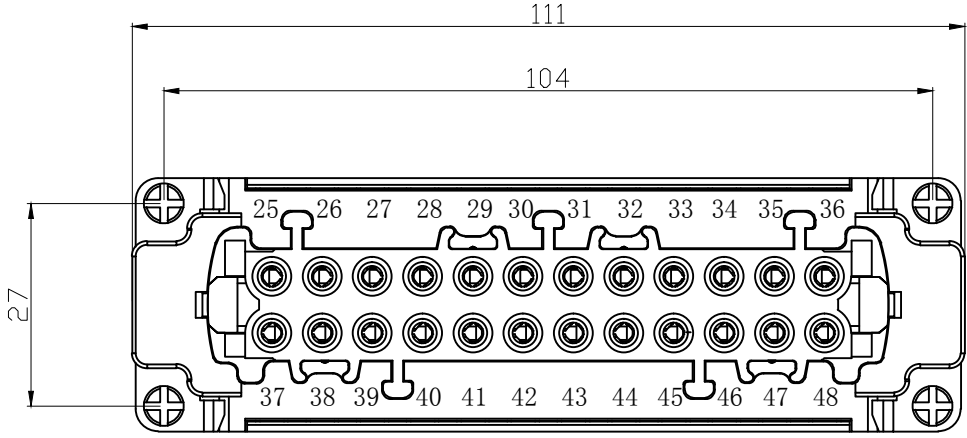

REVISION RECORD				
REV	ECN	DESCRIPTION	DRFT	DATE

DETACHED LISTS	PART NO:	 浙江昊科电气有限公司 ZHEJIANG HAOKE ELECTRICAL CO.,LTD			
	APPD:	NAME: HE-024-FZ (25-48)			
	CHKD:	TITLE: ASSEMBLY DRAWING			
	DRFT: QWF	DRAWING NO: HE-024-FZ (25-48)		REV	HK-1
	 THIRD ANGLE PROJECTION	 MM (INCH)	DO NOT SCALE DRAWING	SHEET	1/1
		SCALE	1:1		