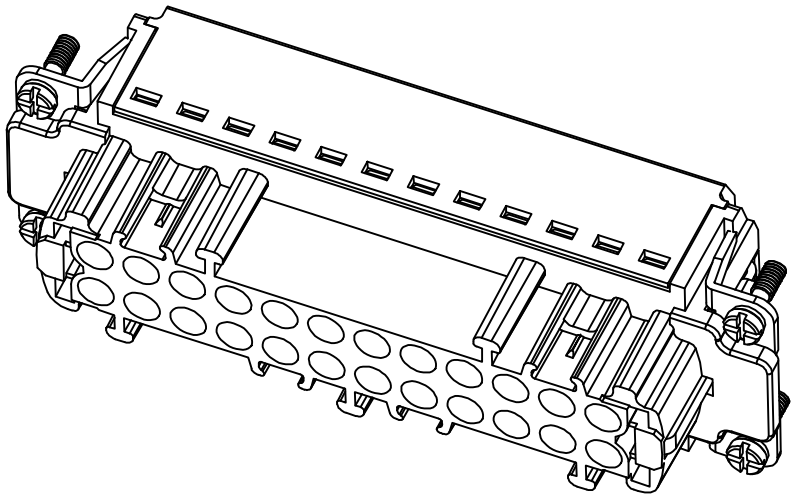

REVISION RECORD				
REV	ECN	DESCRIPTION	DRFT	DATE

DETACHED LISTS	PART NO:	 浙江昊科电气有限公司 ZHEJIANG HAOKE ELECTRICAL CO.,LTD			
	APPD:	NAME: HE-024-FZ (25-48)			
	CHKD:	TITLE: ASSEMBLY DRAWING			
	DRFT: QWF	DRAWING NO: HE-024-FZ (25-48)		REV	HK-1
	 THIRD ANGLE PROJECTION	 MM (INCH)	DO NOT SCALE DRAWING	SHEET	1/1
		SCALE	1:1		