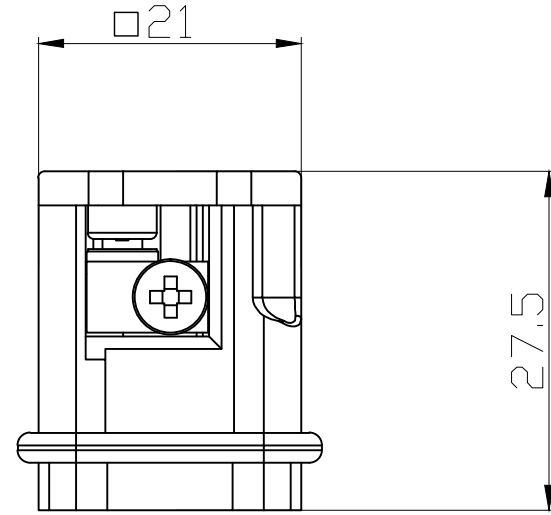

REVISION RECORD				
REV	ECN	DESCRIPTION	DRFT	DATE

DETACHED LISTS	PART NO:	浙江昊科电气有限公司 ZHEJIANG HAOKE ELECTRICAL CO.,LTD			
	APPD:	NAME: HA-003-M			
	CHKD:				
	DRFT: QWF 2017/07/10	TITLE: ASSEMBLY DRAWING	REV	HK-1	
	 THIRD ANGLE PROJECTION	DRAWING NO: HA-003-M	SHEET	1/1	
	 MM (INCH)	DO NOT SCALE DRAWING	SCALE	2:1	